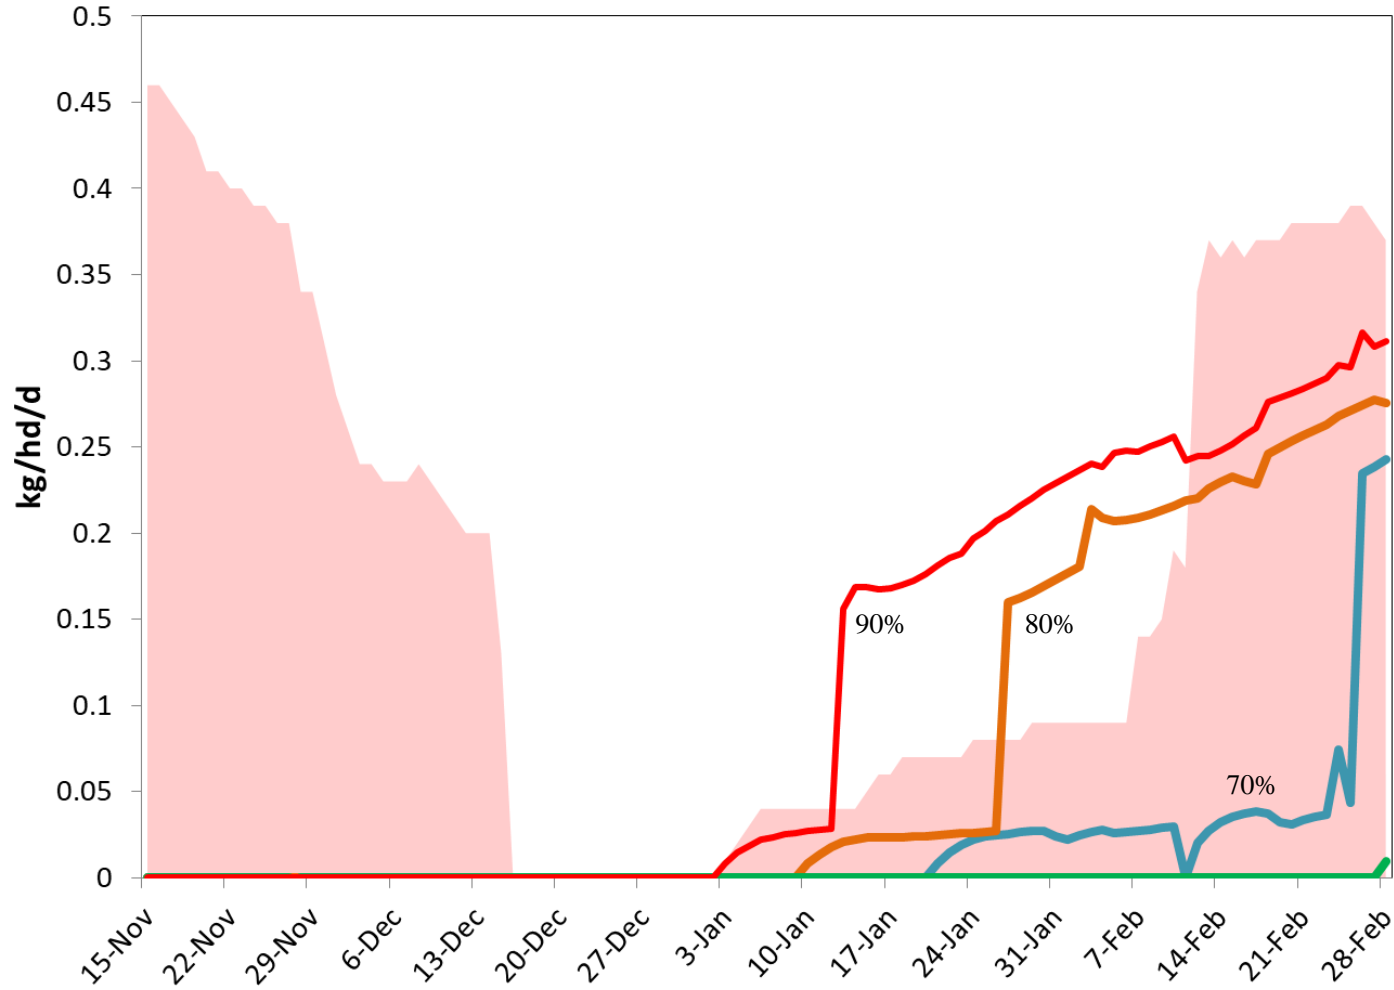

Delegate

Bukalong

Muniong

Breeding Ewes

Weaners

Total Feed Required till 28th Feb

Breeding Ewes

Bungarby Imp

Total Feed Requirement till 28th Feb

Breeding Ewes

Weaners

Total Feed Required till 28th of Feb

Bungarby Native

Bungarby Imp

Bukalong

Bungarby (Improved)