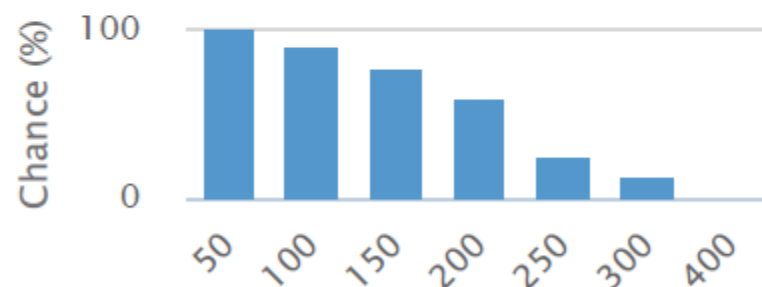

Chance of above median Equal likelihood

Rainfall total of at least (mm)

Past accuracy Moderate

Dry Plain

Rainfall

Median 208 mm

Chance of above median Equal likelihood

Rainfall total of at least (mm)