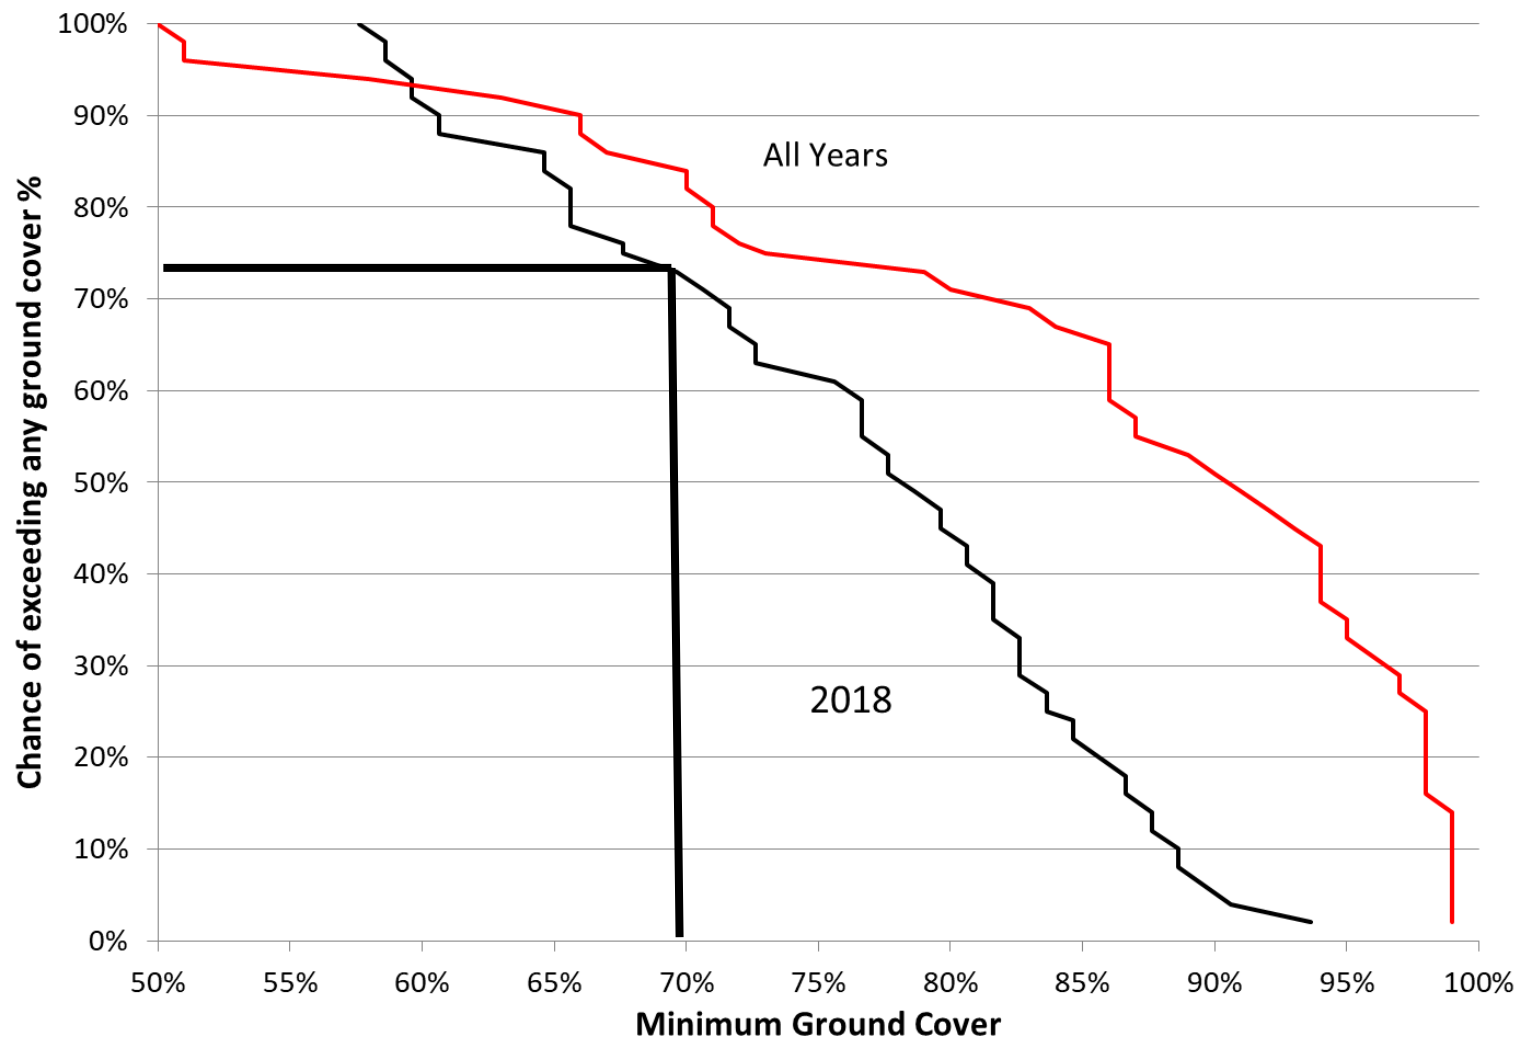

Total Feed Requirement till 28th Feb

Breeding Ewes

Weaners

Total Feed Required till 28th of Feb

Bungarby Native

Bungarby Imp

Bukalong

Bungarby (Improved)

Bungarby (Improved)

Redcliff Serradella Trial 2018

Doug Alcock

0411 139594

Photo: Lucid Central

Redcliff East Layout

Permanent Fence

Redcliff West Layout