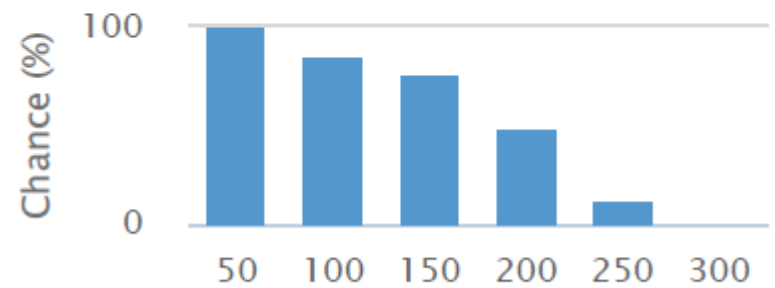

Rainfall total of at least (mm)