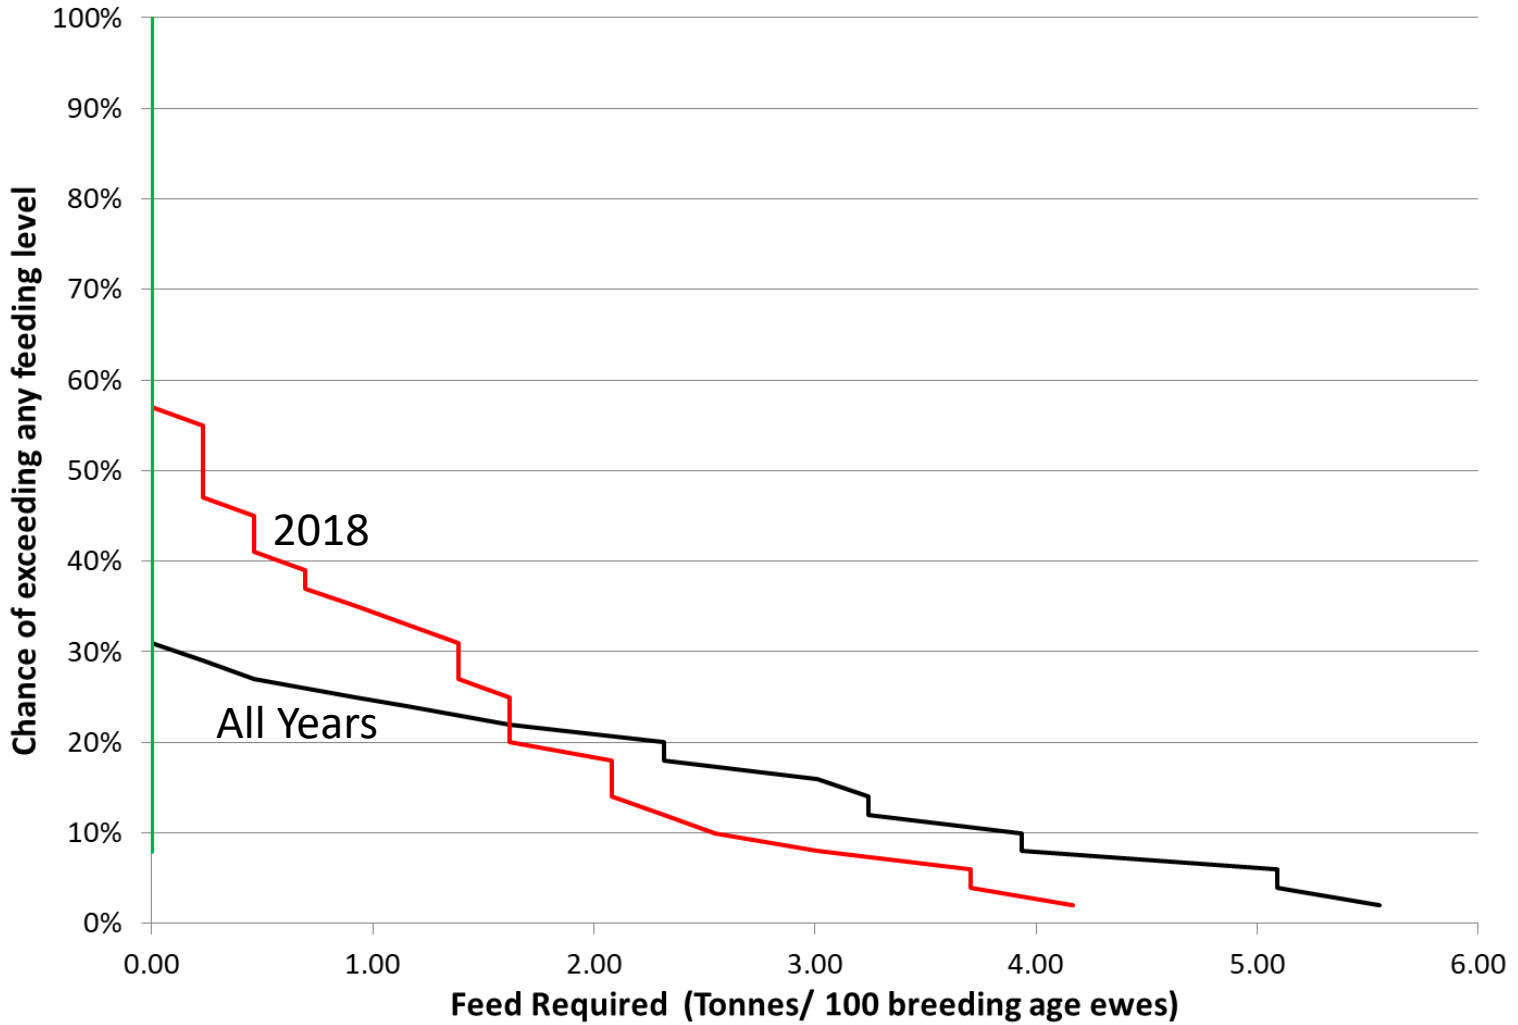

Past accuracy Very low

Bungarby Native

Bungarby Improved

Delegate

Bukalong

Munionsg

Bungarby (Native)

Bungarby (Improved) Projected Ewe Condition Score

Delegate

Bukalong

Muniong

Breeding Ewes

Weaners

Total Feed Required till 28th Feb

Breeding Ewes

Bungarby Imp

Total Feed Requirement till 28th Feb

Breeding Ewes

Weaners

Total Feed Required till 28th of Feb

Bungarby Native

Bungarby Imp

Bukalong

Bungarby (Improved)