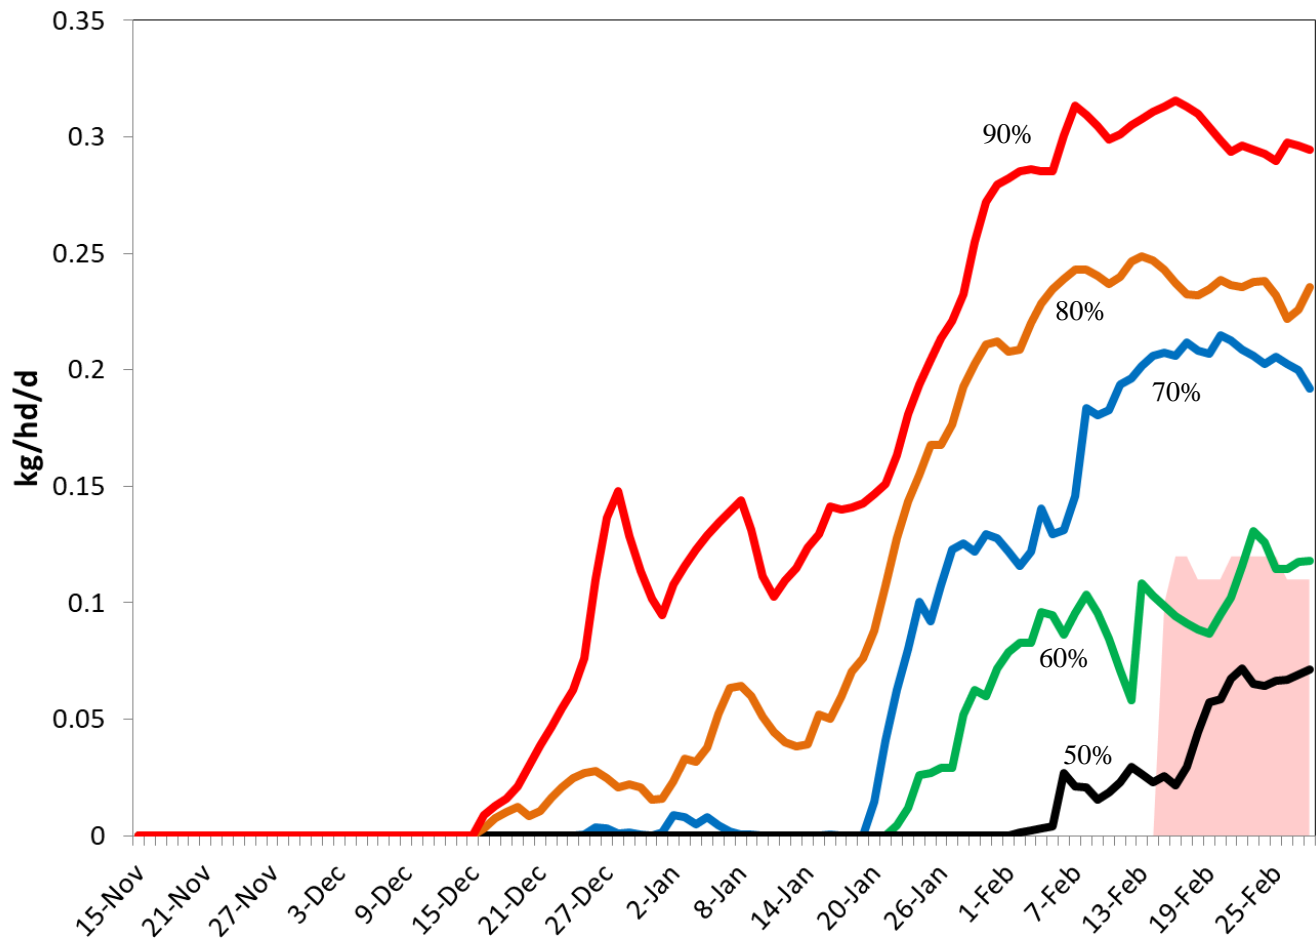

Delegate

Bukalong

Muniong

Breeding Ewes

Weaners

Total Feed Required till 28th Feb

Breeding Ewes

Bungarby Imp