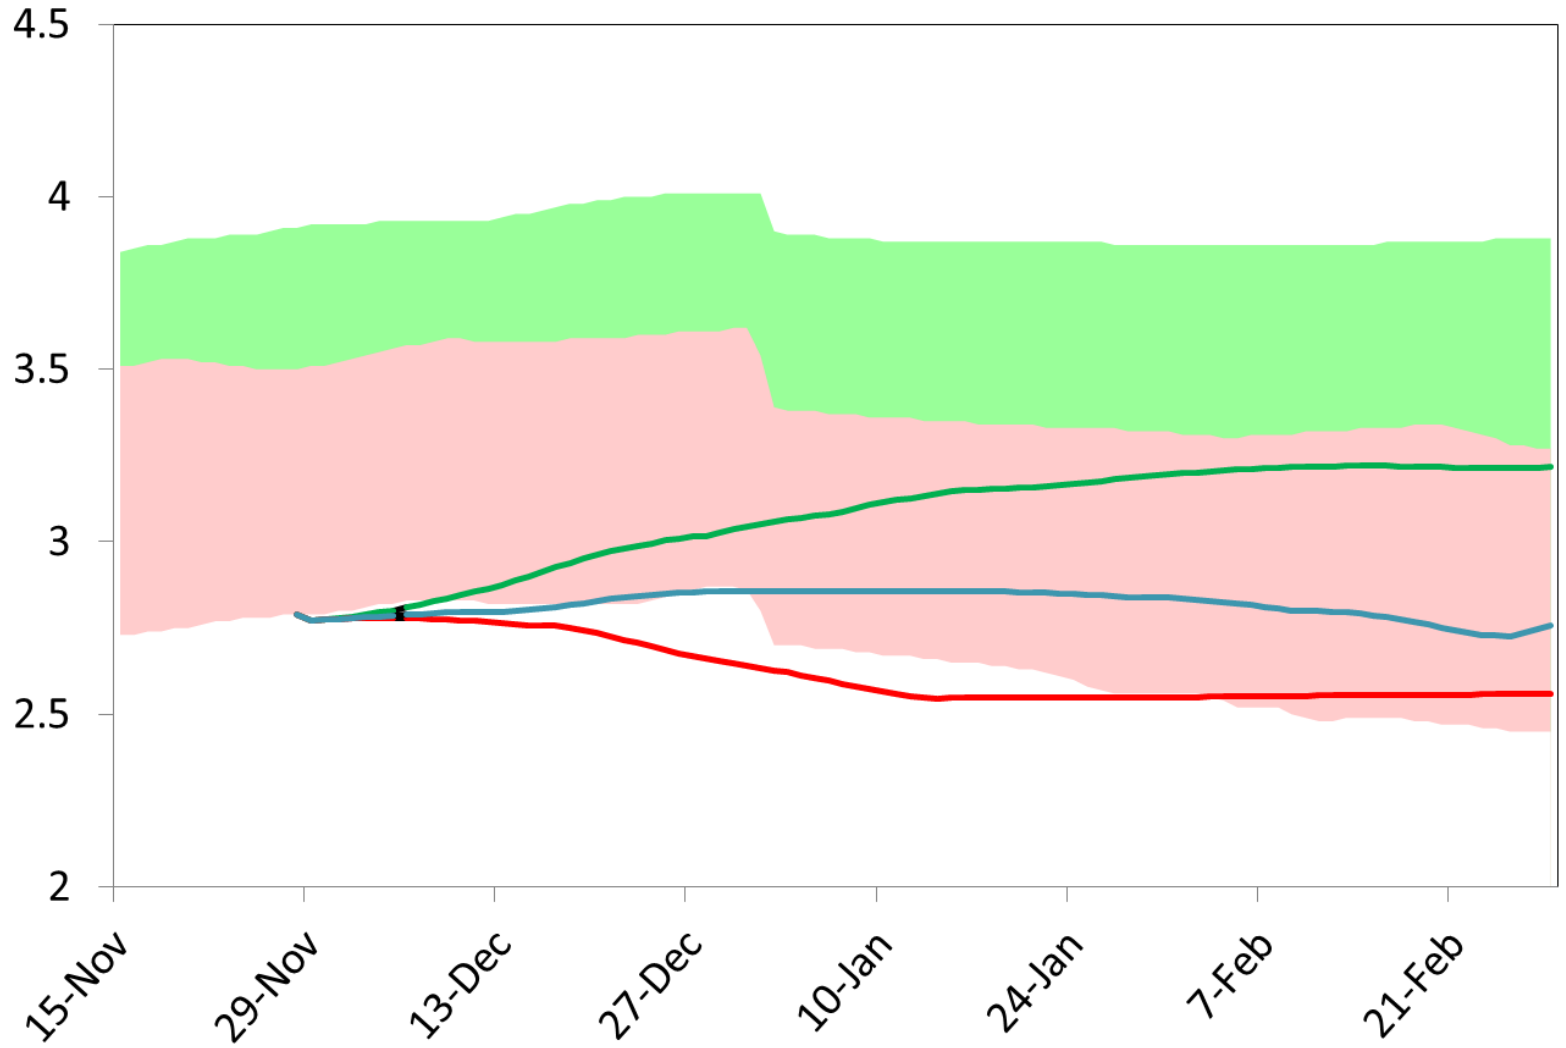

Chance of above median Equal likelihood

Rainfall total of at least (mm)

Past accuracy Moderate

Dry Plain

Rainfall

Median 208 mm

Chance of above median Equal likelihood

Rainfall total of at least (mm)

Past accuracy Very low

Bungarby Native

Bungarby Improved

Delegate

Bukalong

Munionsg

Bungarby (Native)

Bungarby (Improved) Projected Ewe Condition Score

Delegate

Bukalong

Muniong

Breeding Ewes

Weaners

Total Feed Required till 28th Feb

Breeding Ewes

Bungarby Imp