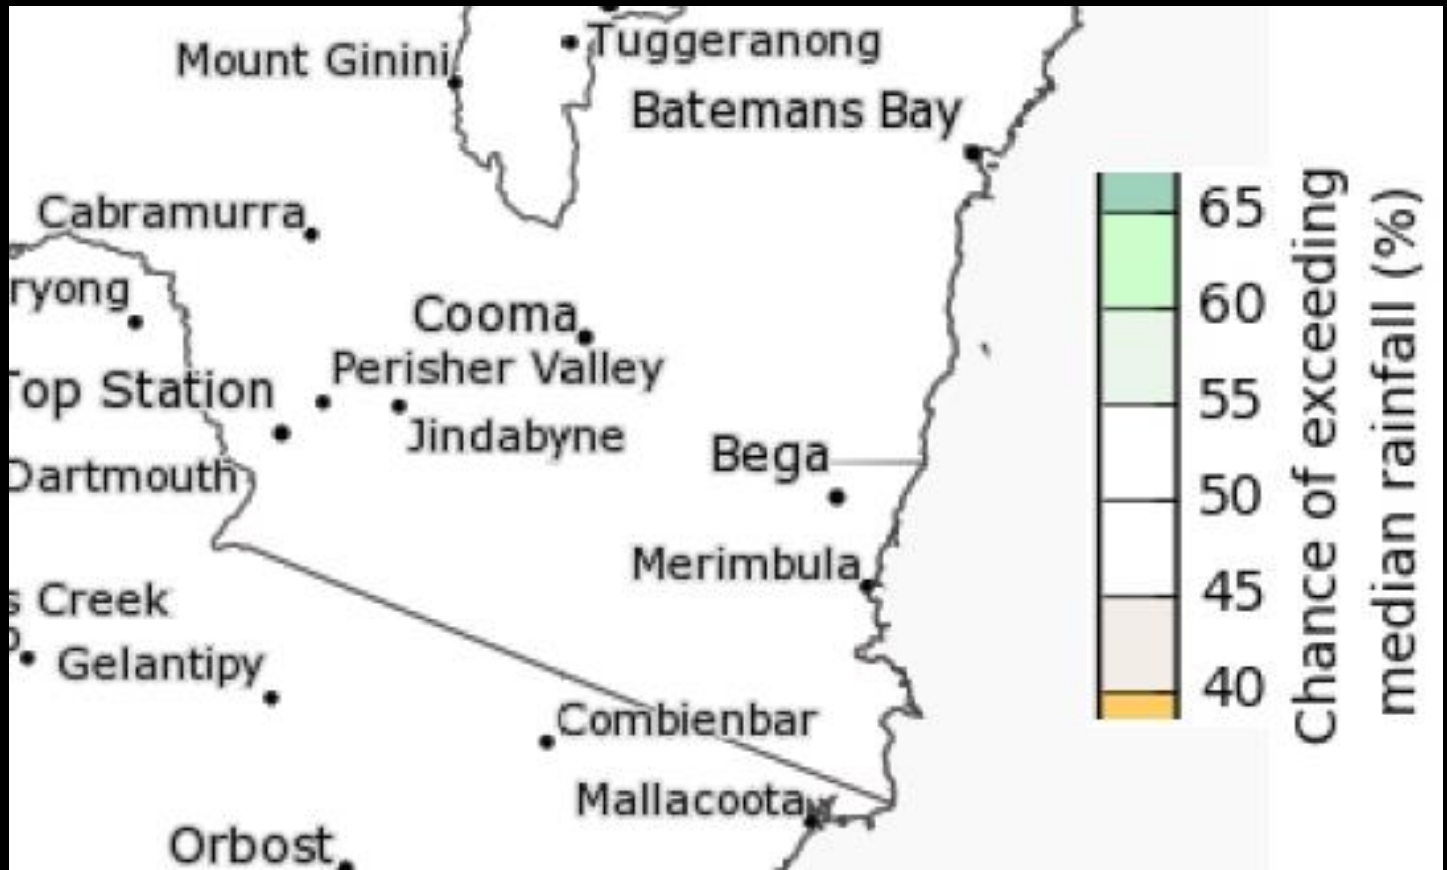

High Accuracy