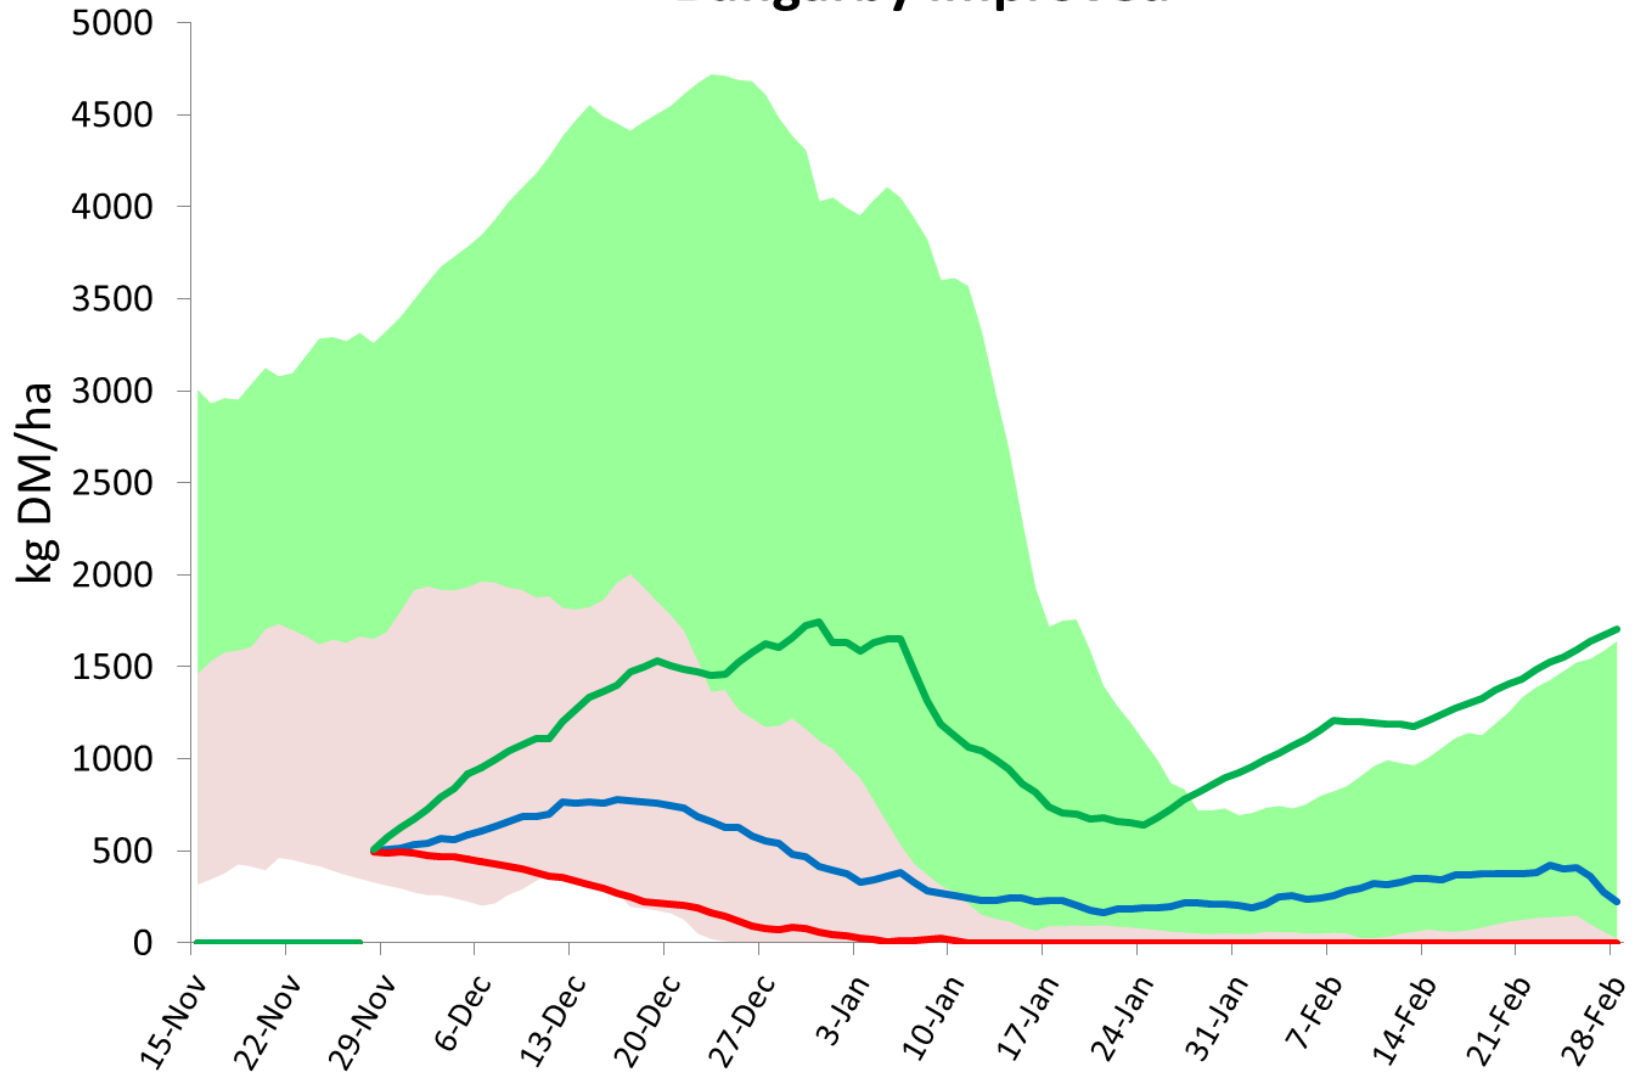

Past accuracy Very low

Bungarby Native

Bungarby Improved

Delegate

Bukalong

Munionsg

Bungarby (Native)

Bungarby (Improved) Projected Ewe Condition Score

Delegate

Bukalong

Muniong

Breeding Ewes

Weaners

Total Feed Required till 28th Feb

Breeding Ewes

Bungarby Imp