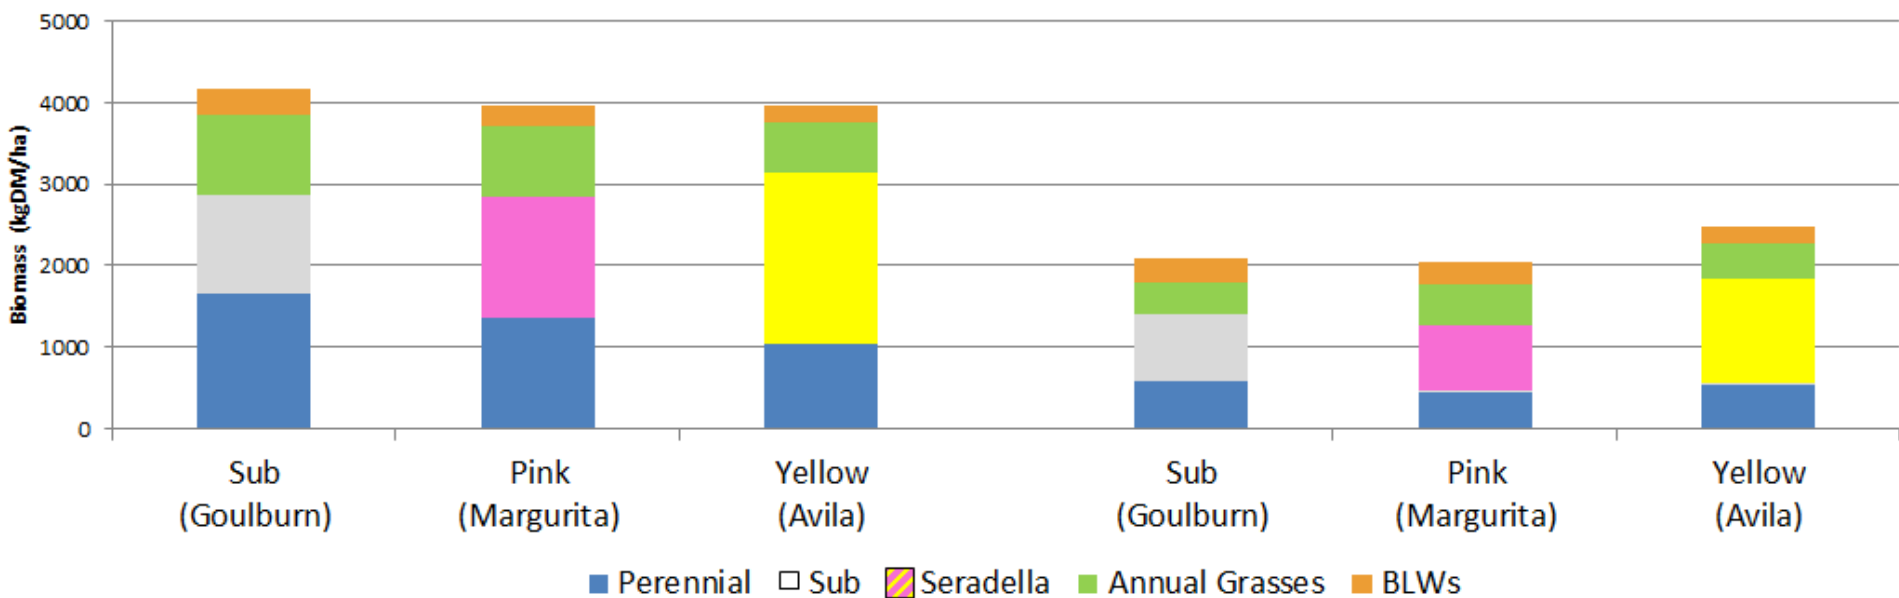

East

West

Seedling Counts 2018 Sowing

Redcliff East

Redcliff West

GRAZ PROPHET CONSULTING

Acknowledgements:

Australian Government
**Department of Agriculture
and Water Resources**