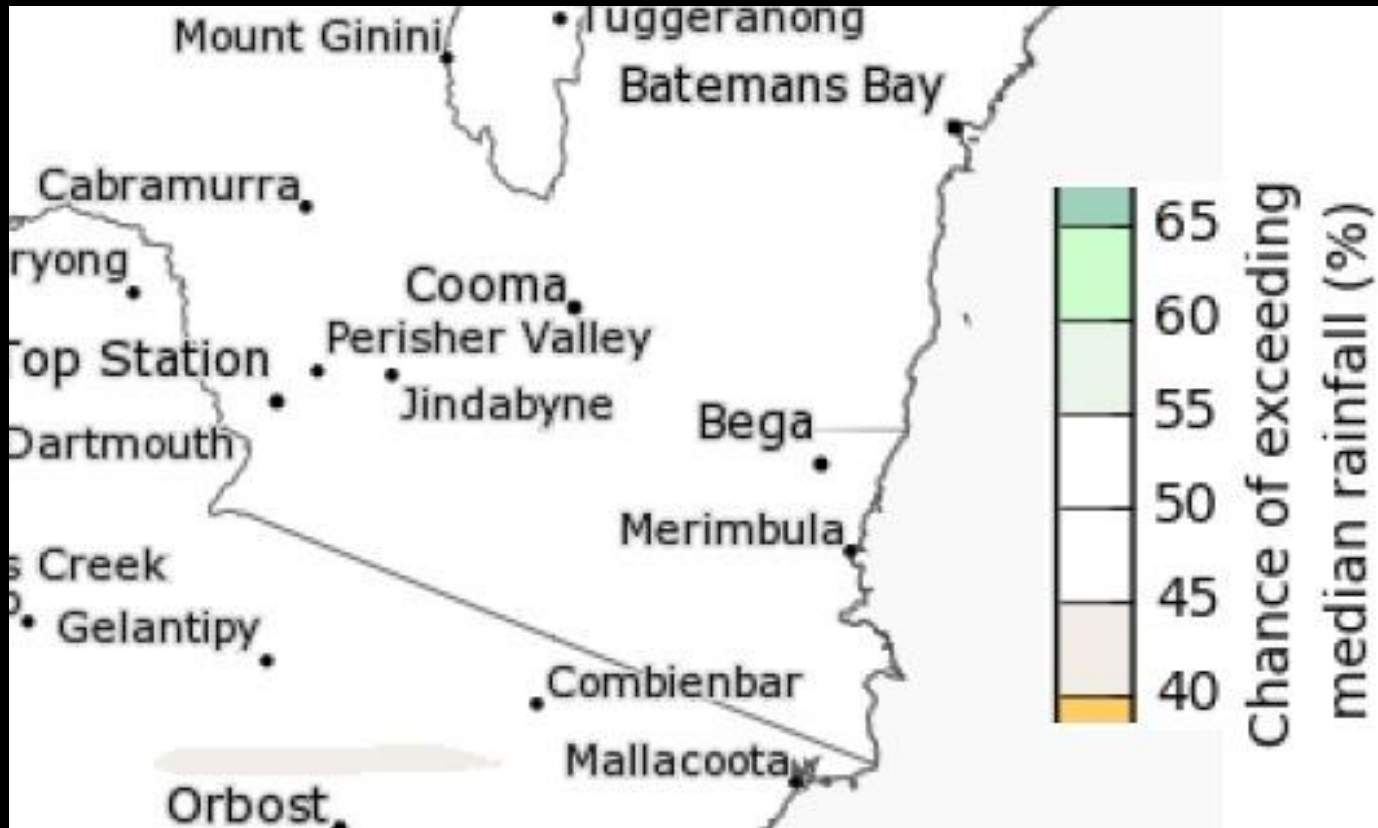

Low Accuracy