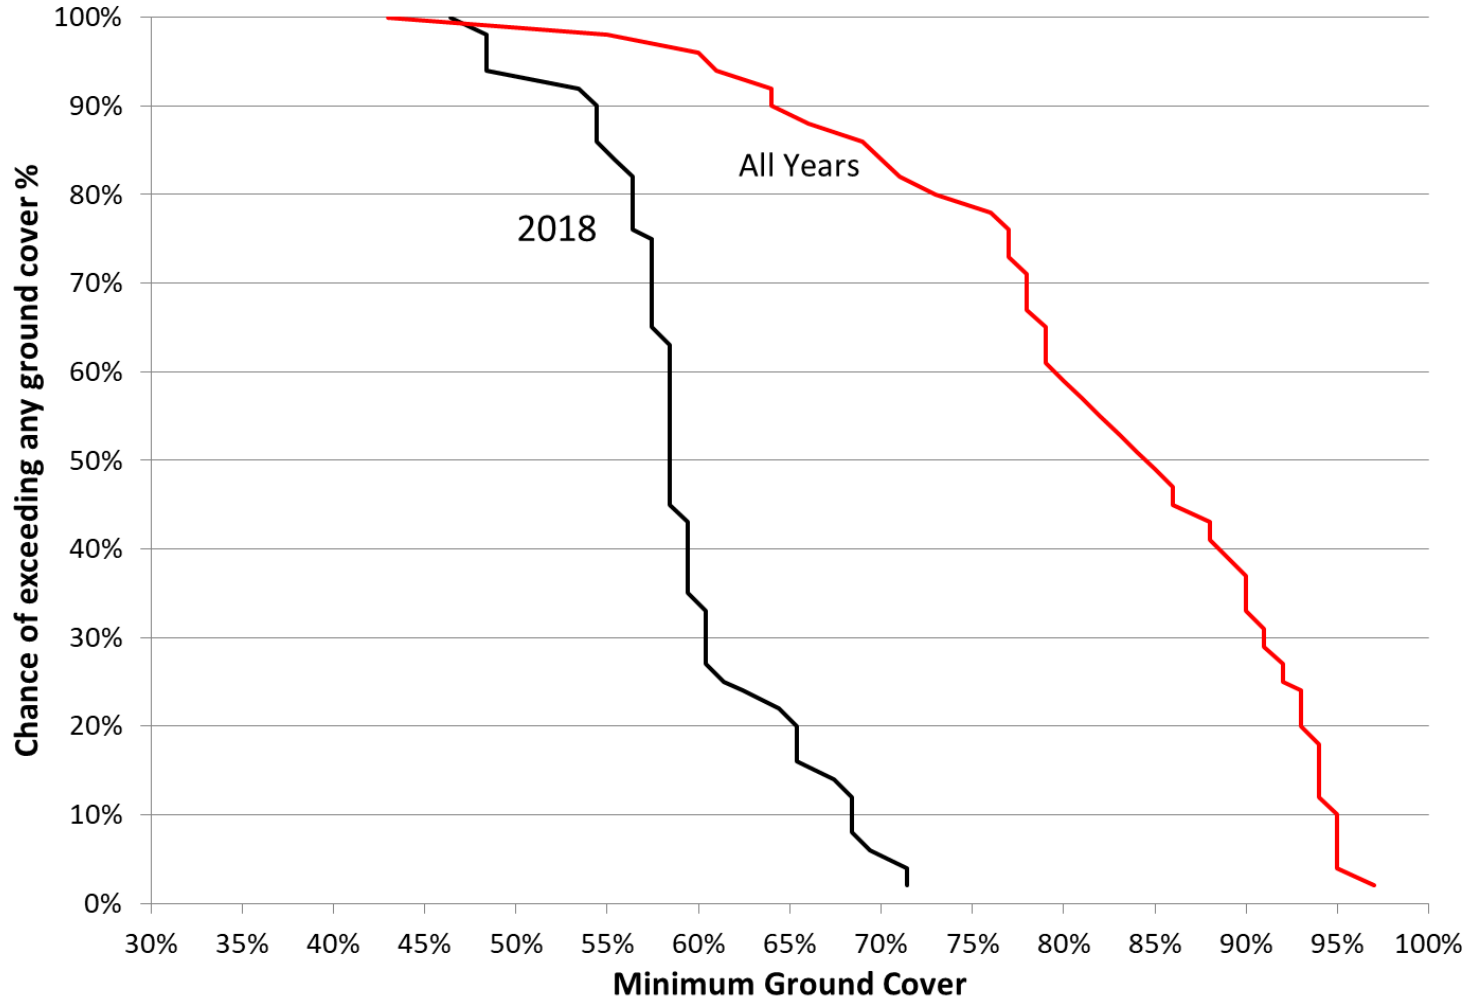

Total Feed Requirement till 28th Feb

Breeding Ewes

Weaners

Total Feed Required till 28th of Feb

Bungarby Native

Bungarby Imp

Bukalong

Bungarby (Improved)