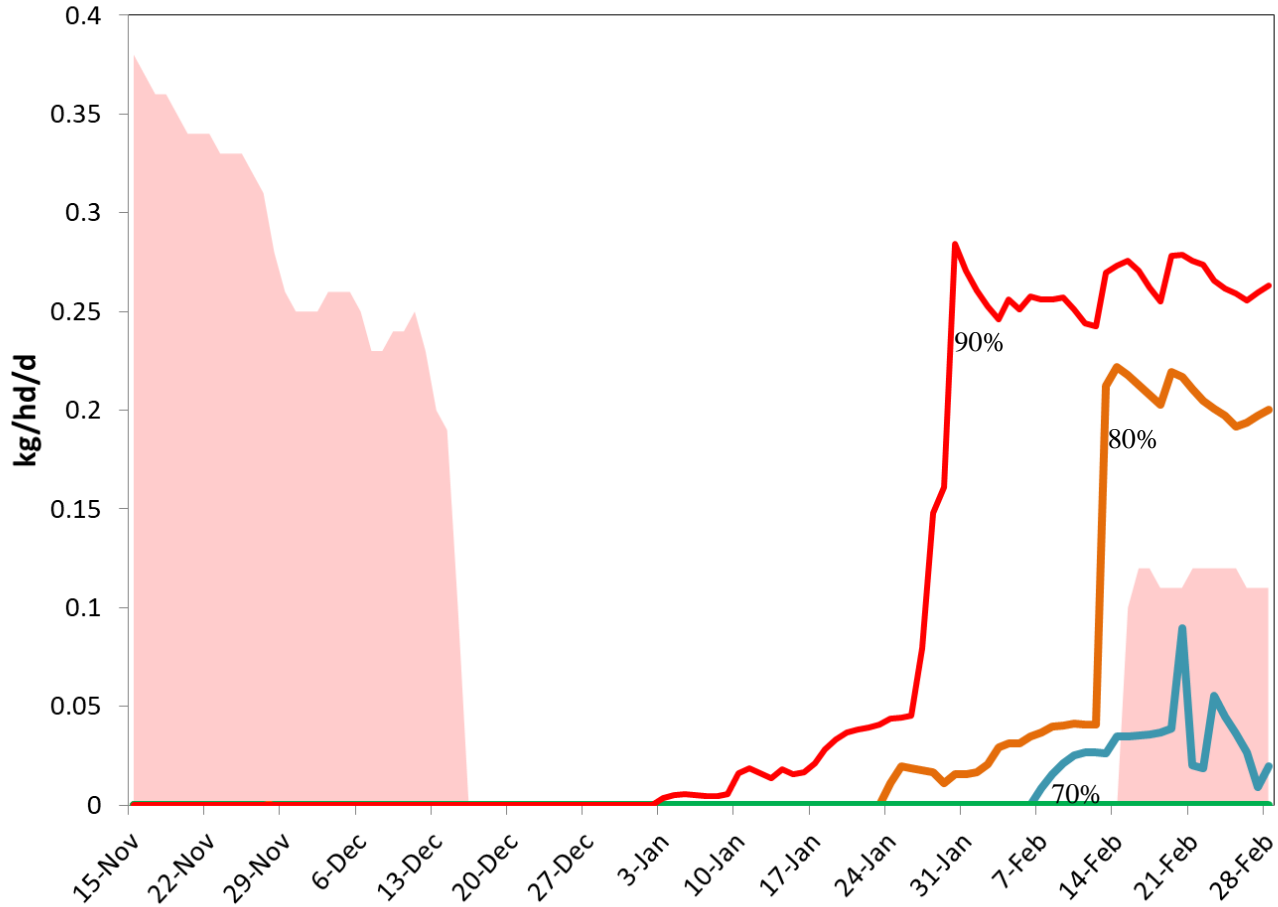

Delegate

Bukalong

Muniong

Breeding Ewes

Weaners

Total Feed Required till 28th Feb

Breeding Ewes

Bungarby Imp

Total Feed Requirement till 28th Feb

Breeding Ewes

Weaners

Total Feed Required till 28th of Feb

Bungarby Native

Bungarby Imp

Bukalong

Bungarby (Improved)