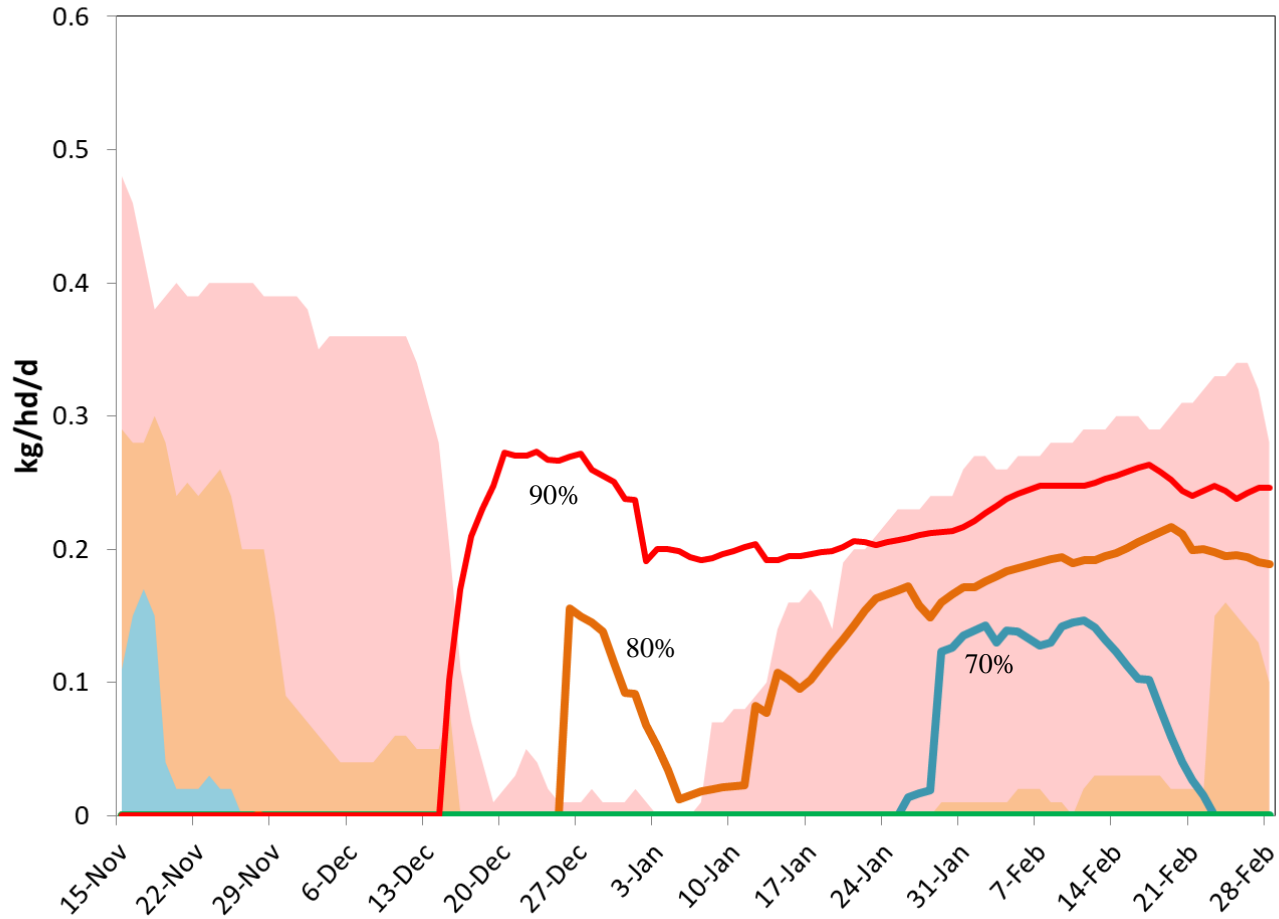

Delegate

Bukalong

Muniong

Breeding Ewes

Weaners

Total Feed Required till 28th Feb

Breeding Ewes

Bungarby Imp

Total Feed Requirement till 28th Feb

Breeding Ewes

Weaners

Total Feed Required till 28th of Feb

Bungarby Native

Bungarby Imp

Bukalong

Bungarby (Improved)