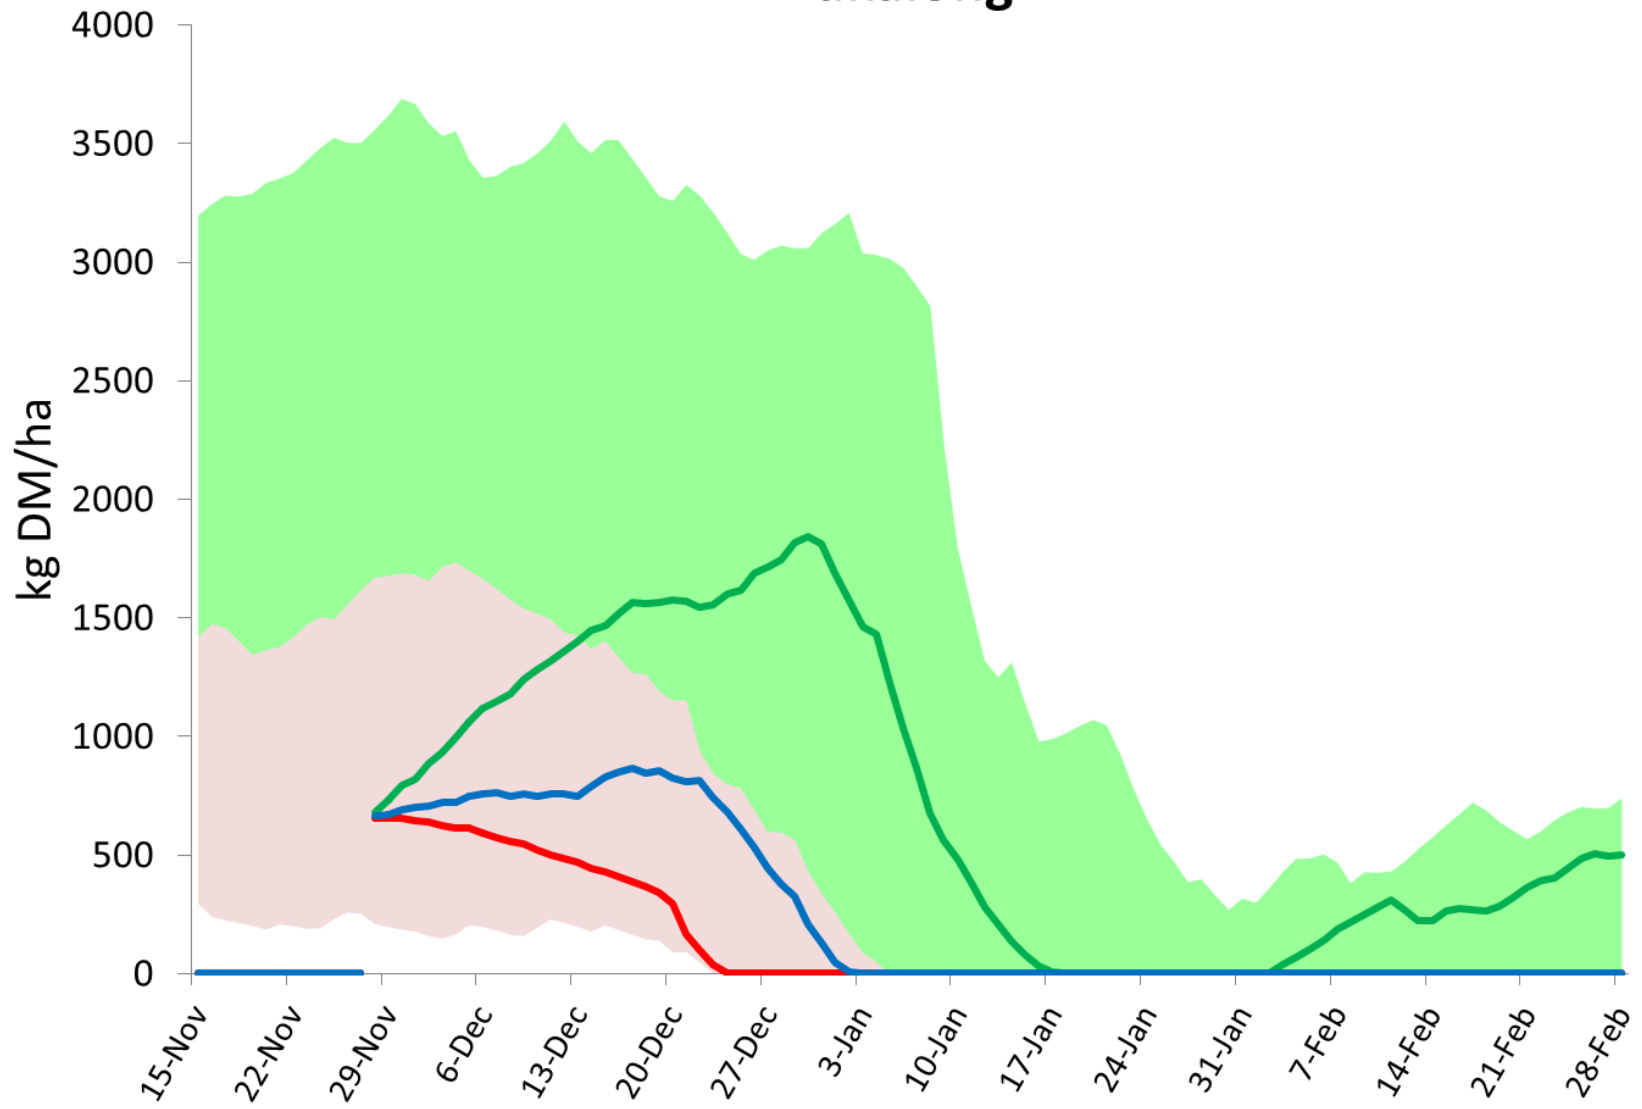

Past accuracy Very low

Bungarby Native

Bungarby Improved

Delegate

Bukalong

Munionsg

Bungarby (Native)

Bungarby (Improved) Projected Ewe Condition Score

Delegate

Bukalong

Muniong

Breeding Ewes

Weaners

Total Feed Required till 28th Feb

Breeding Ewes

Bungarby Imp