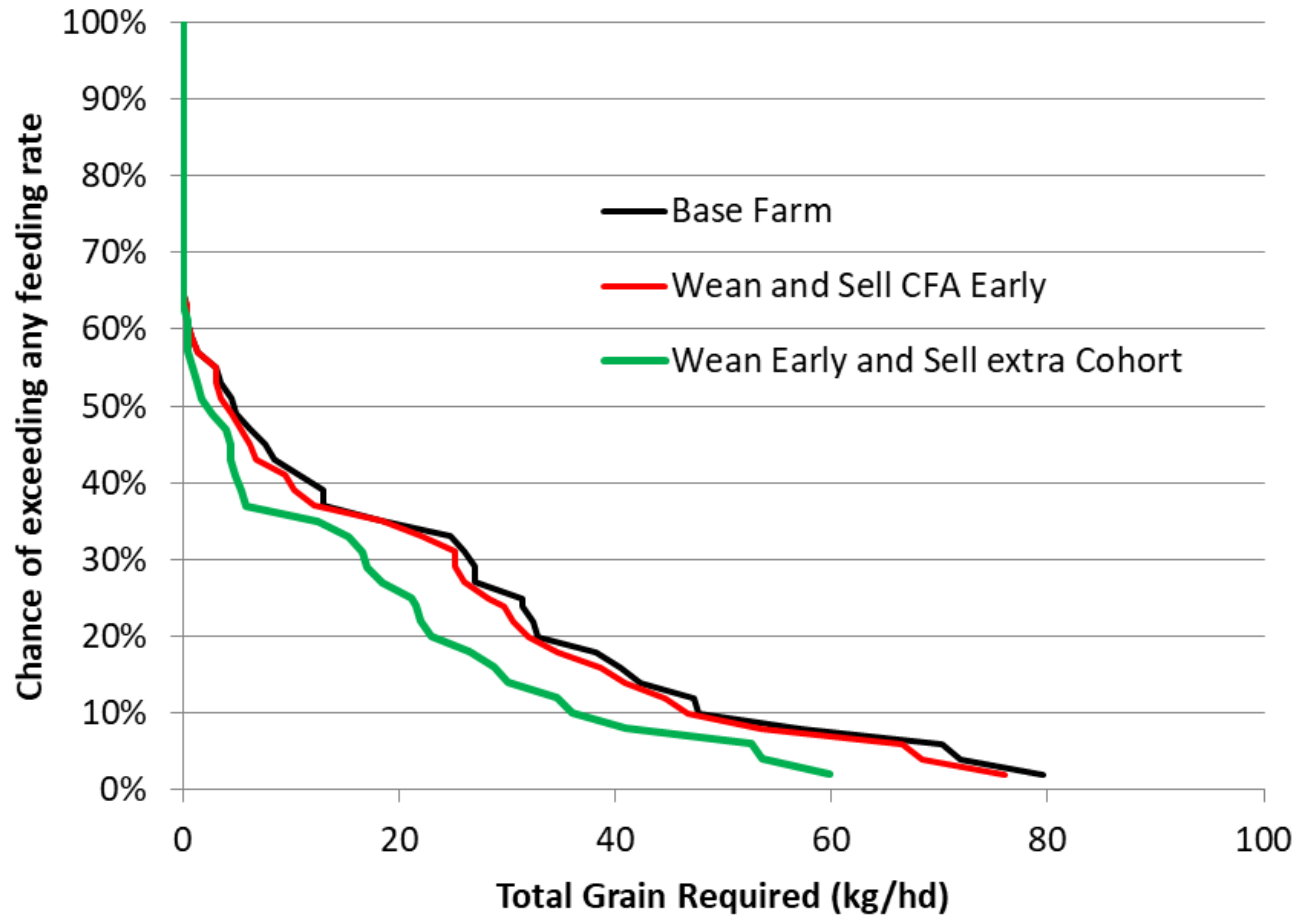

Delegate

Bukalong

Muniong

Breeding Ewes

Weaners

Total Feed Required till 28th Feb

Breeding Ewes

Bungarby Imp

Total Feed Requirement till 28th Feb

Breeding Ewes

Weaners

Total Feed Required till 28th of Feb

Bungarby Native

Bungarby Imp

Bukalong

Bungarby (Improved)