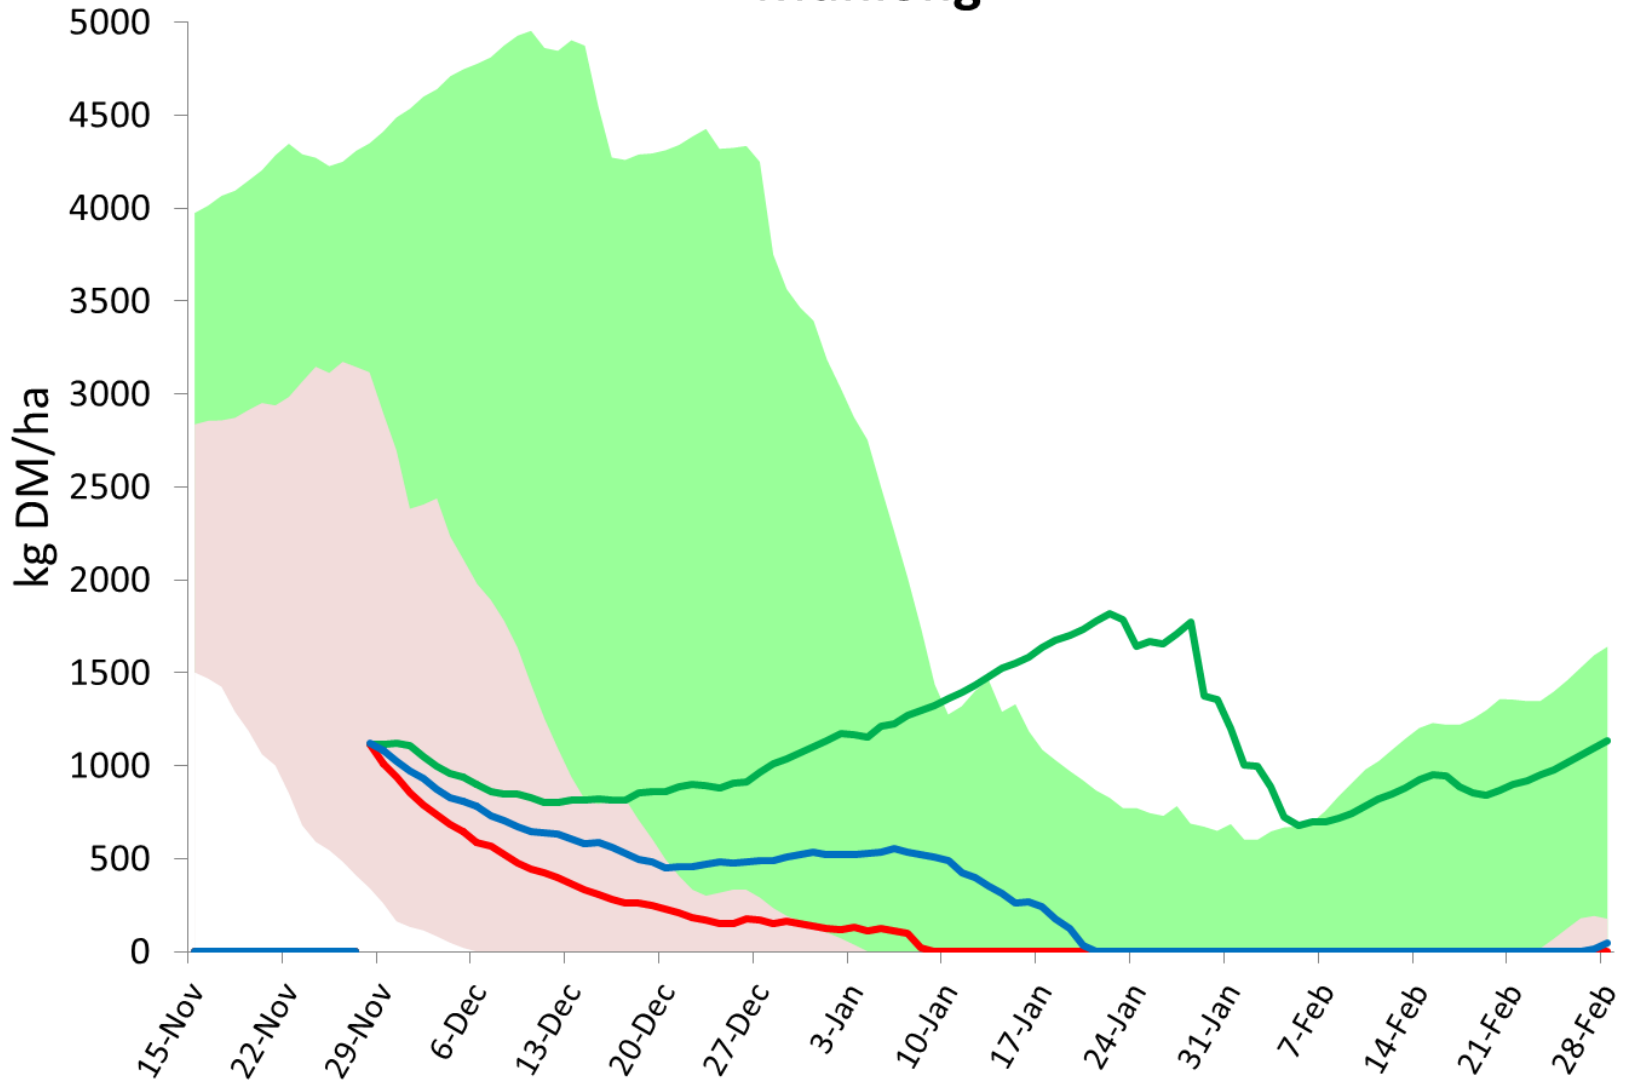

Past accuracy Very low

Bungarby Native

Bungarby Improved

Delegate

Bukalong

Munionsg

Bungarby (Native)

Bungarby (Improved) Projected Ewe Condition Score

Delegate

Bukalong

Muniong

Breeding Ewes

Weaners

Total Feed Required till 28th Feb

Breeding Ewes

Bungarby Imp