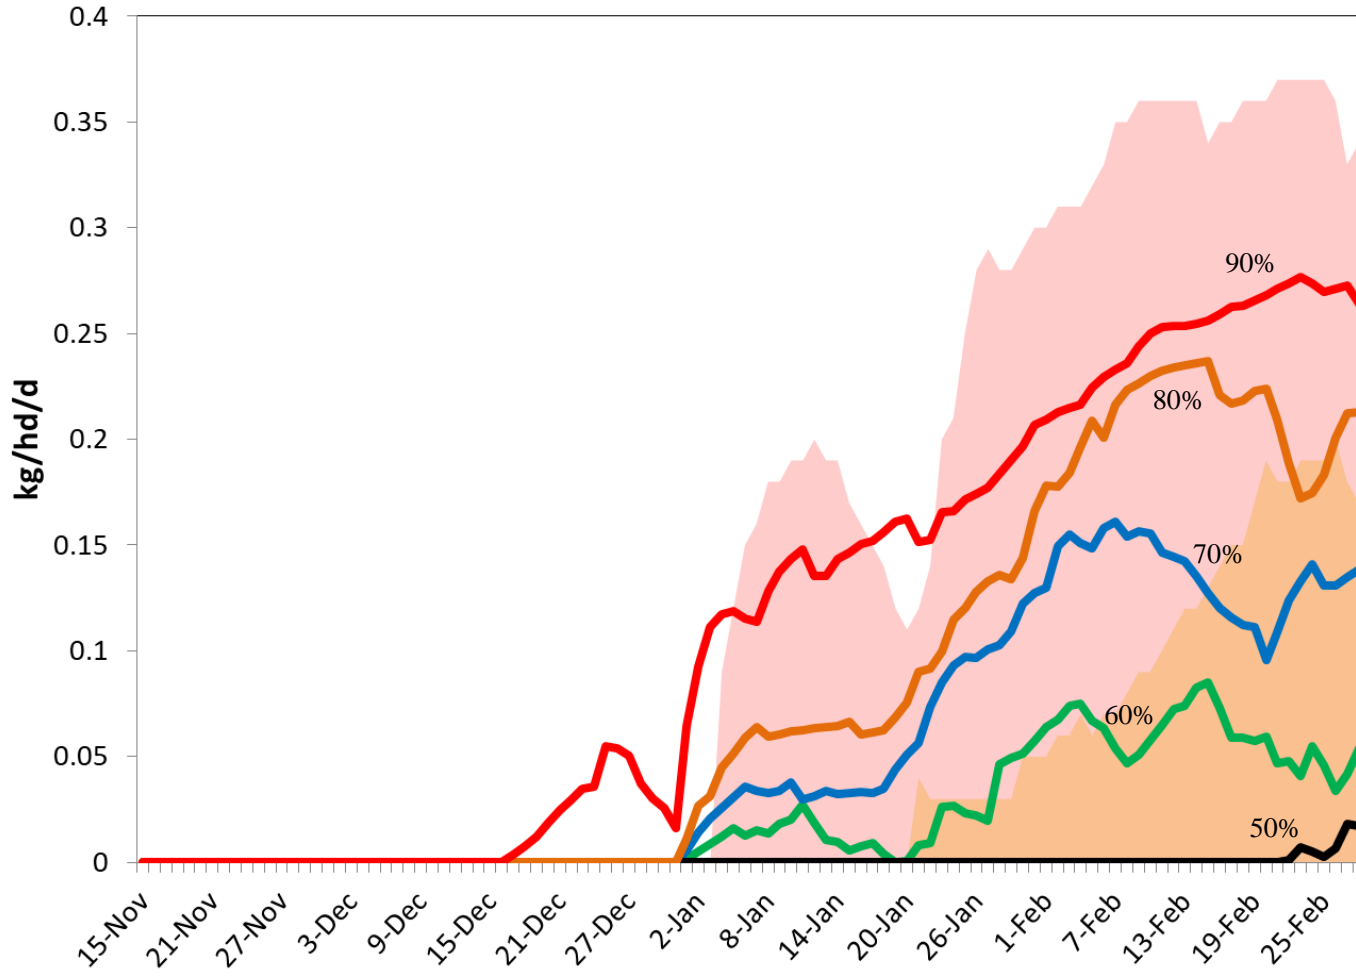

Delegate

Bukalong

Muniong

Breeding Ewes

Weaners

Total Feed Required till 28th Feb

Breeding Ewes

Bungarby Imp

Total Feed Requirement till 28th Feb

Breeding Ewes

Weaners

Total Feed Required till 28th of Feb

Bungarby Native

Bungarby Imp

Bukalong

Bungarby (Improved)