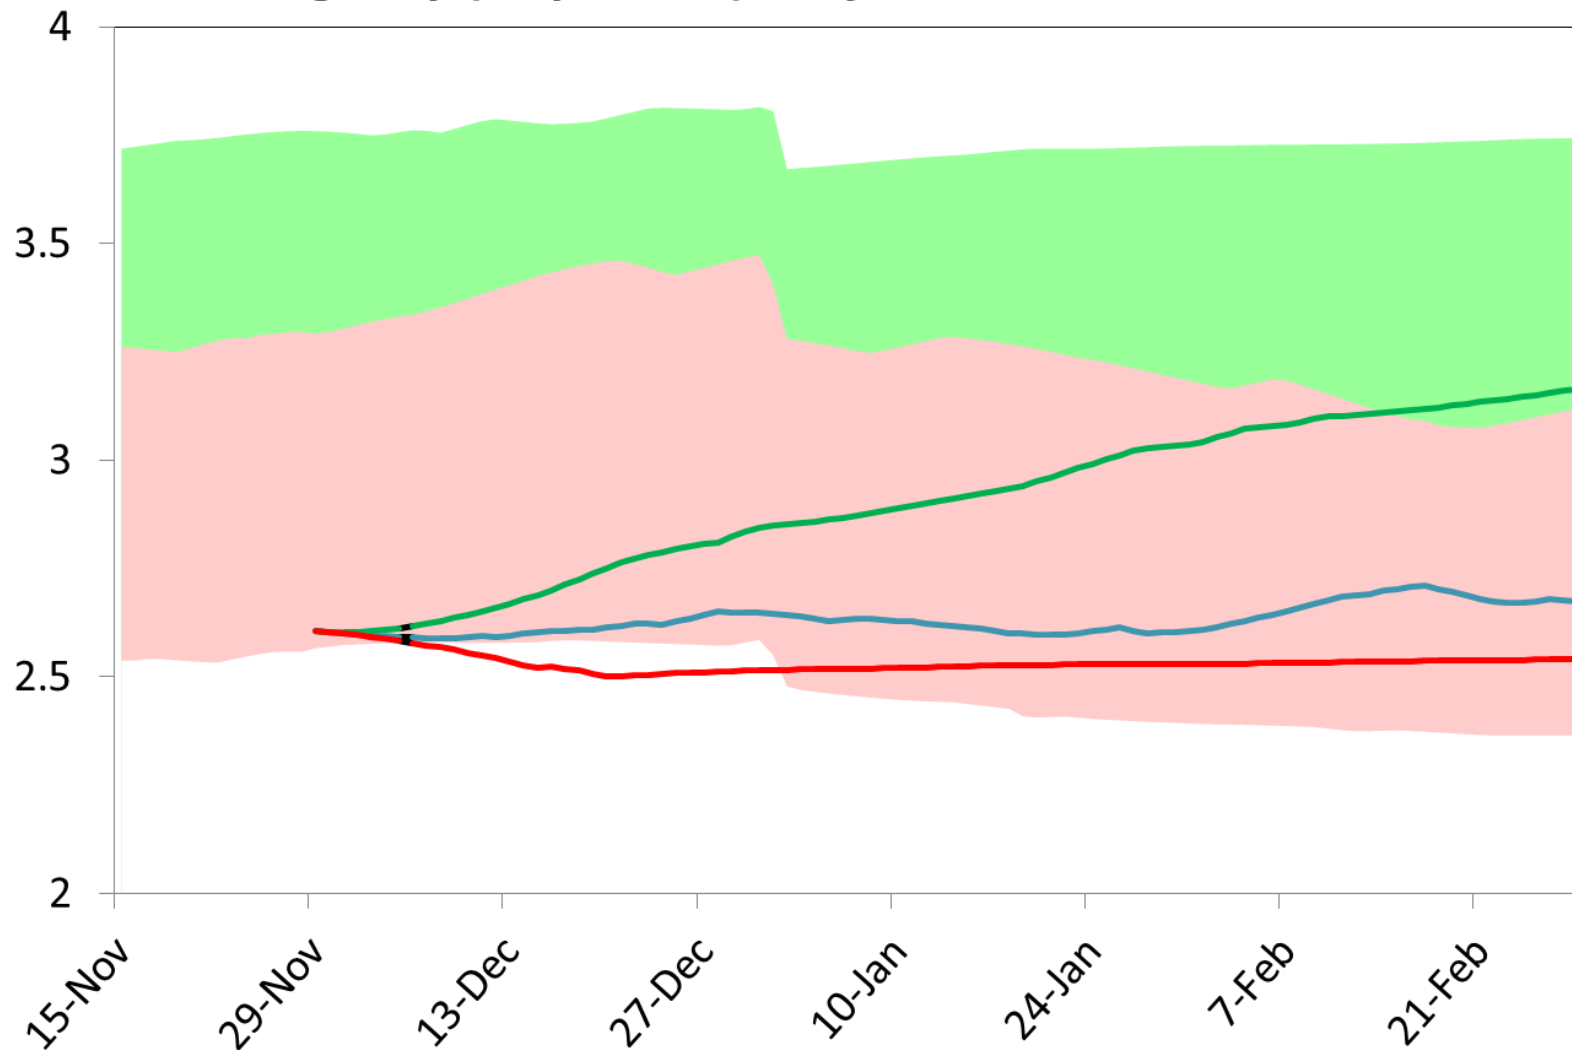

Past accuracy Very low

Bungarby Native

Bungarby Improved

Delegate

Bukalong

Munionsg

Bungarby (Native)

Bungarby (Improved) Projected Ewe Condition Score

Delegate

Bukalong

Muniong

Breeding Ewes

Weaners

Total Feed Required till 28th Feb

Breeding Ewes

Bungarby Imp