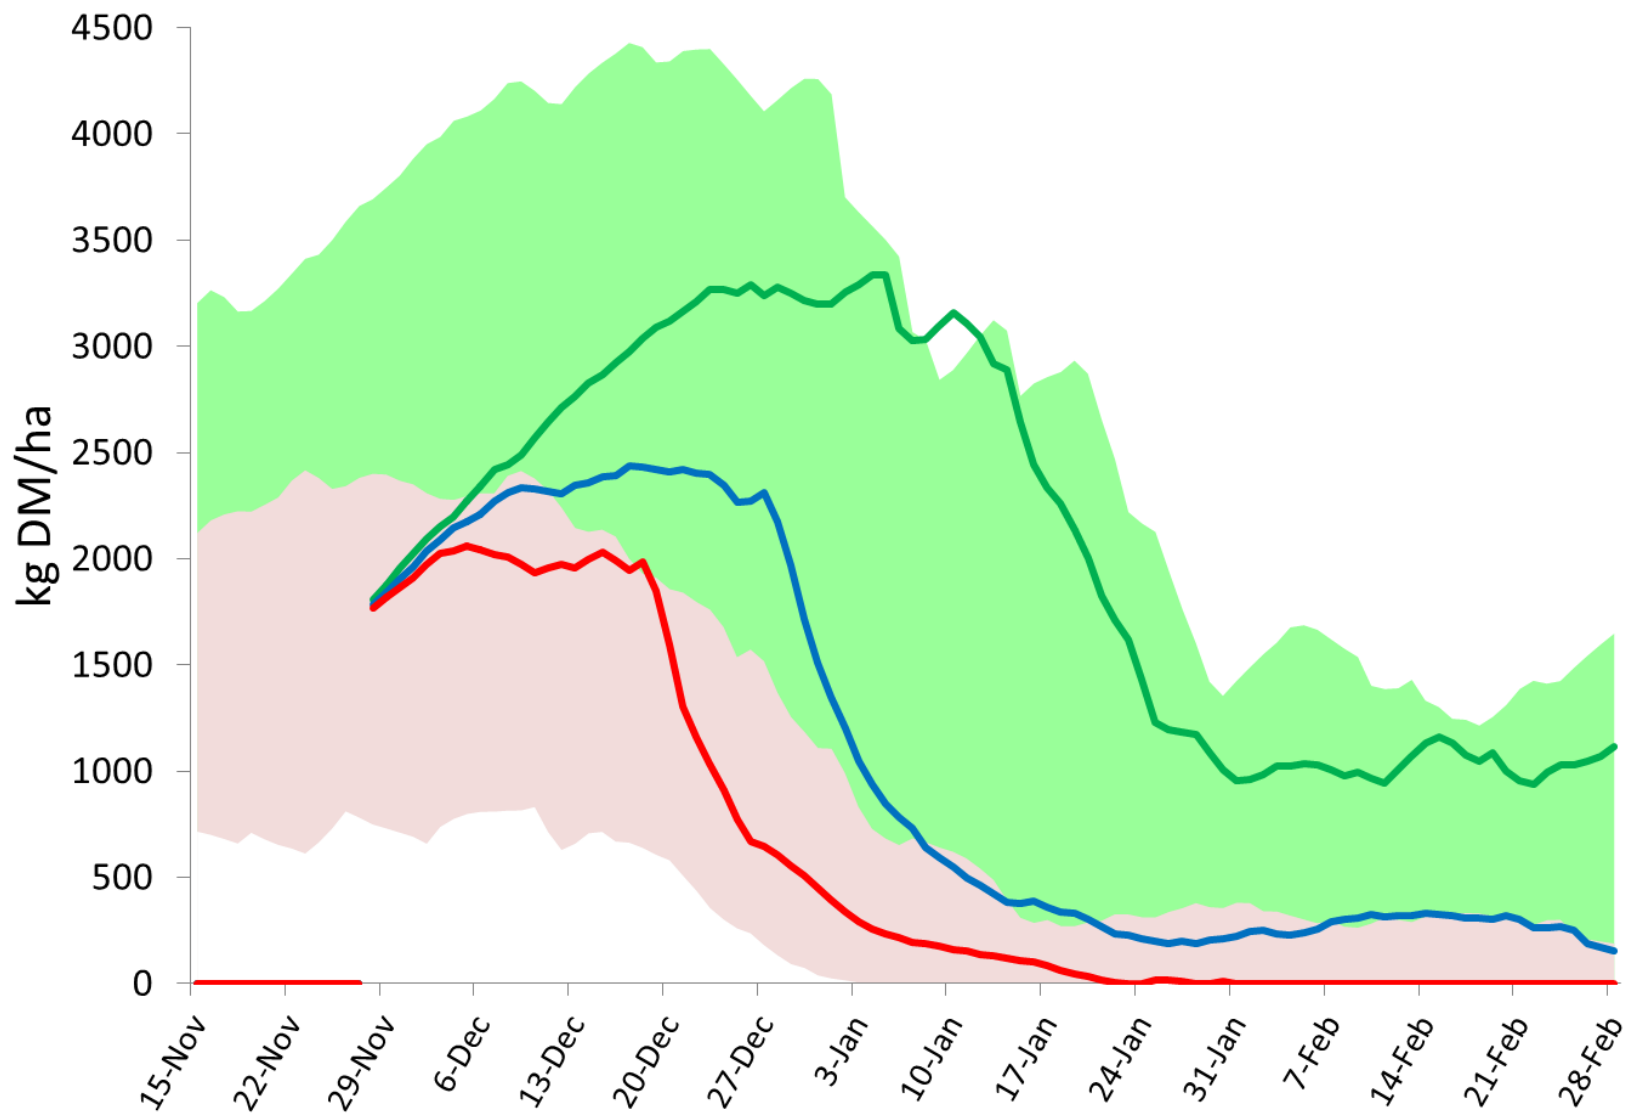

Past accuracy Very low

Bungarby Native

Bungarby Improved

Delegate

Bukalong

Munionsg

Bungarby (Native)

Bungarby (Improved) Projected Ewe Condition Score

Delegate

Bukalong

Muniong

Breeding Ewes

Weaners

Total Feed Required till 28th Feb

Breeding Ewes

Bungarby Imp