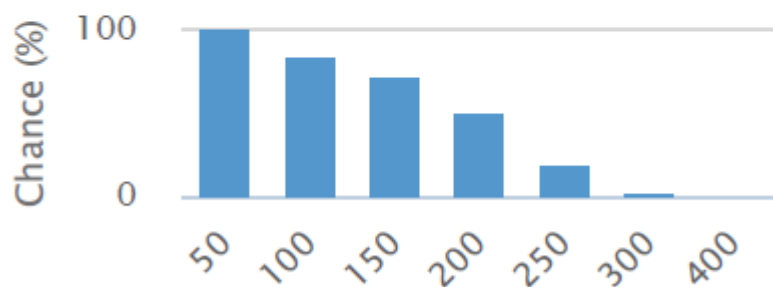

Median 205 mm

Chance of above median Equal likelihood

Rainfall total of at least (mm)

Past accuracy

High

Bukalong

Rainfall

Median 204 mm

Chance of above median Equal likelihood

Rainfall total of at least (mm)

Past accuracy Moderate

Dry Plain

Rainfall

Median 208 mm

Chance of above median Equal likelihood

Rainfall total of at least (mm)