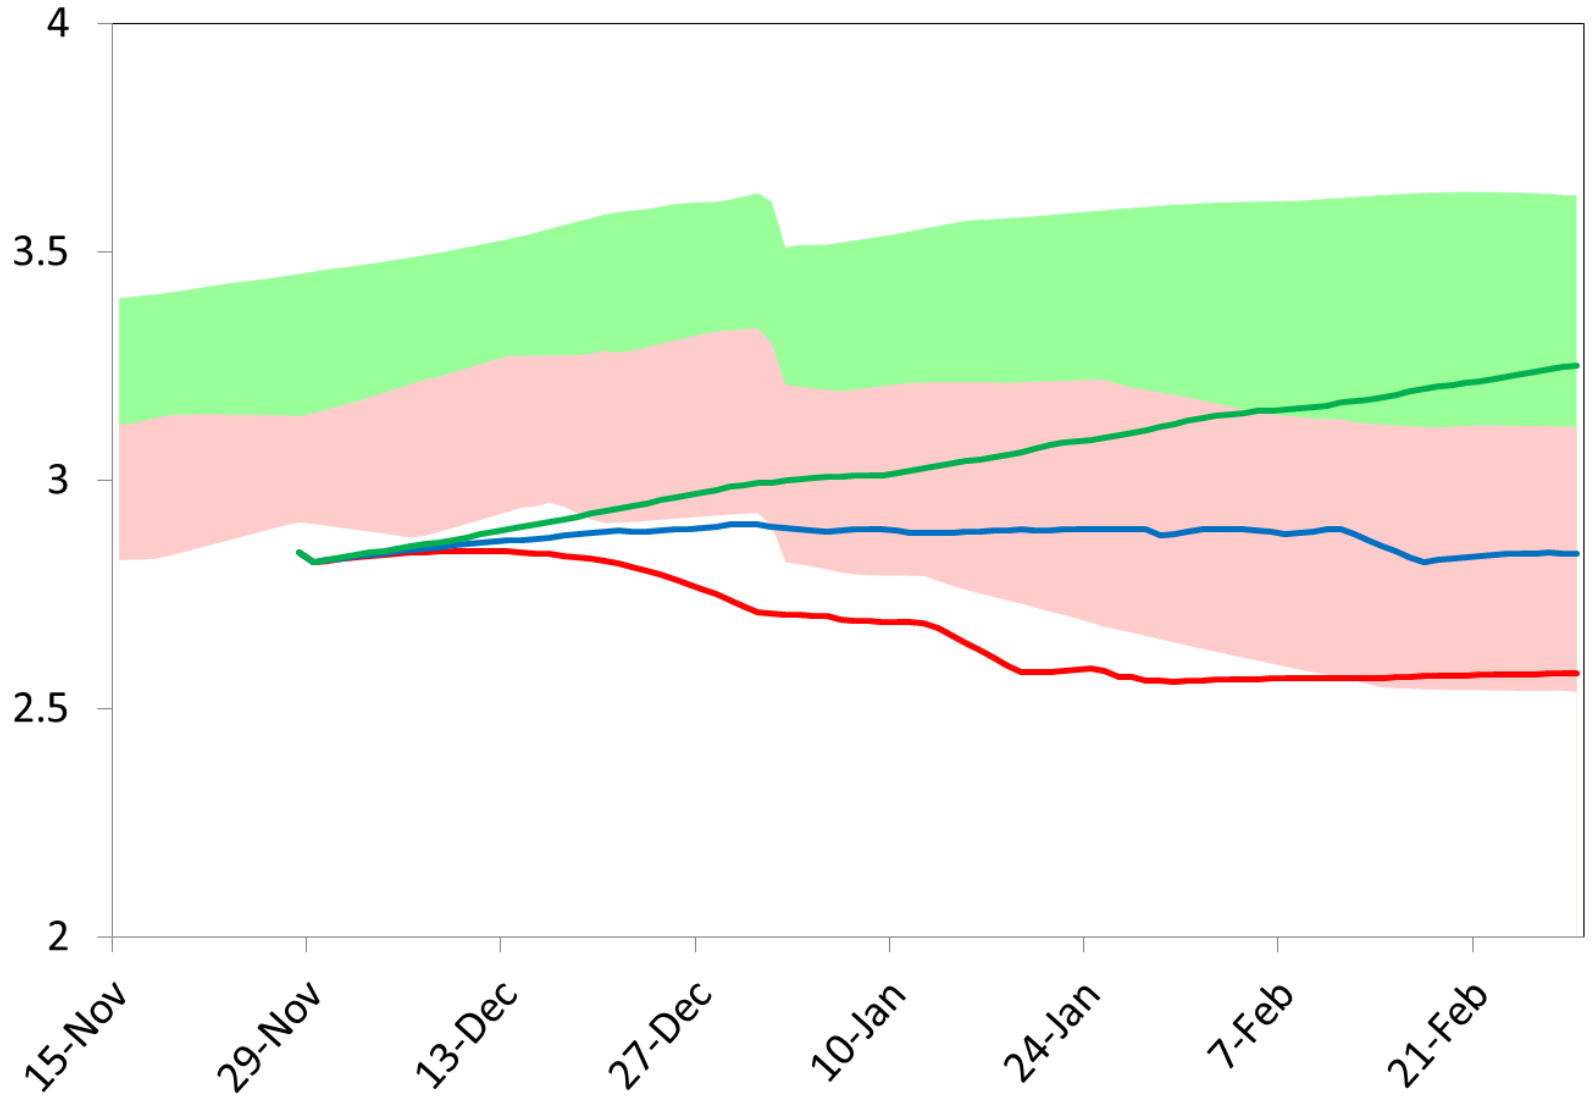

Past accuracy Very low

Bungarby Native

Bungarby Improved

Delegate

Bukalong

Munionsg

Bungarby (Native)

Bungarby (Improved) Projected Ewe Condition Score