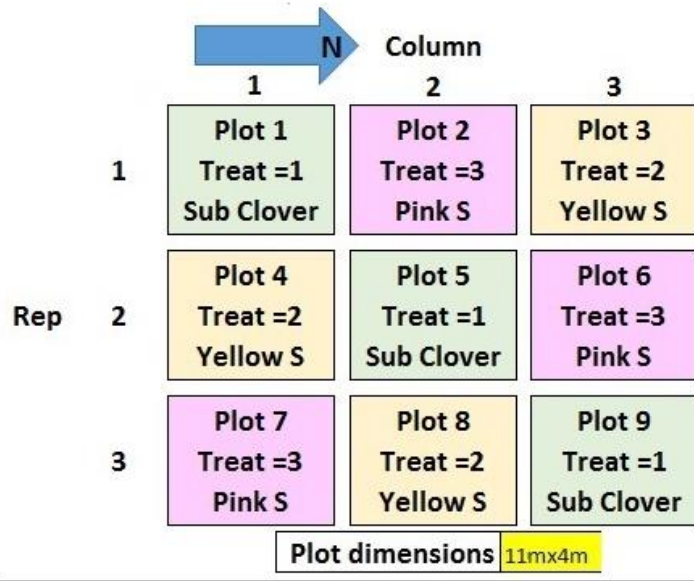

Bungarby (Improved)

Redcliff Serradella Trial 2018

Doug Alcock

0411 139594

Photo: Lucid Central

Redcliff East Layout

Permanent Fence

Redcliff West Layout