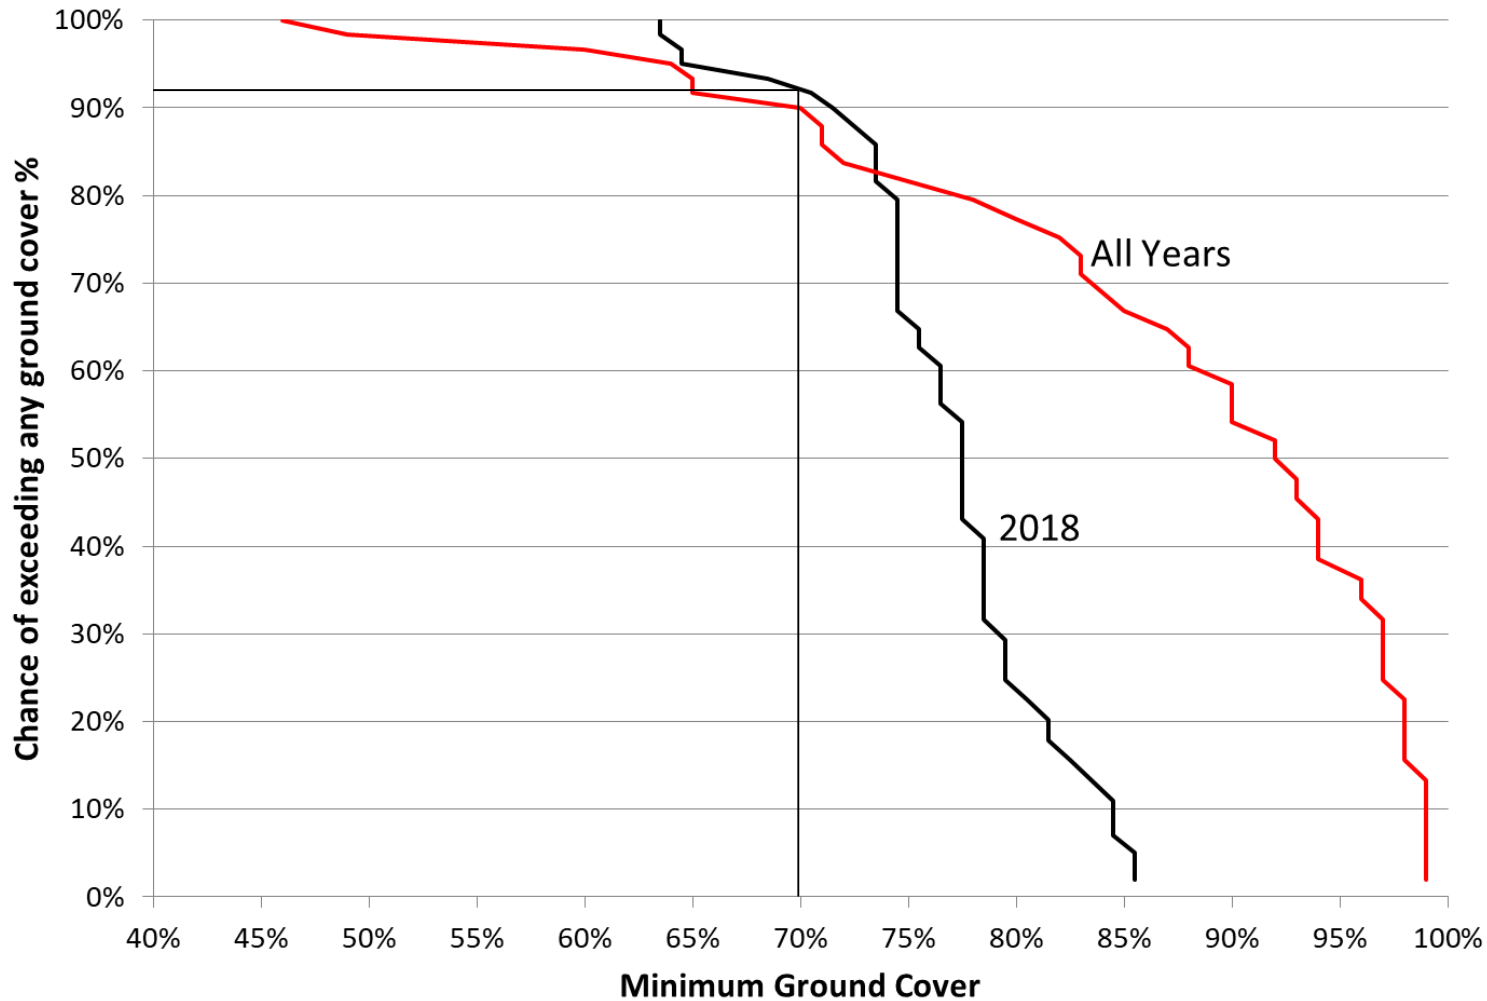

Total Feed Requirement till 28th Feb

Breeding Ewes

Weaners

Total Feed Required till 28th of Feb

Bungarby Native

Bungarby Imp

Bukalong

Bungarby (Improved)

Bungarby (Improved)

Redcliff Serradella Trial 2018

Doug Alcock

0411 139594

Photo: Lucid Central

Redcliff East Layout

Permanent Fence

Redcliff West Layout