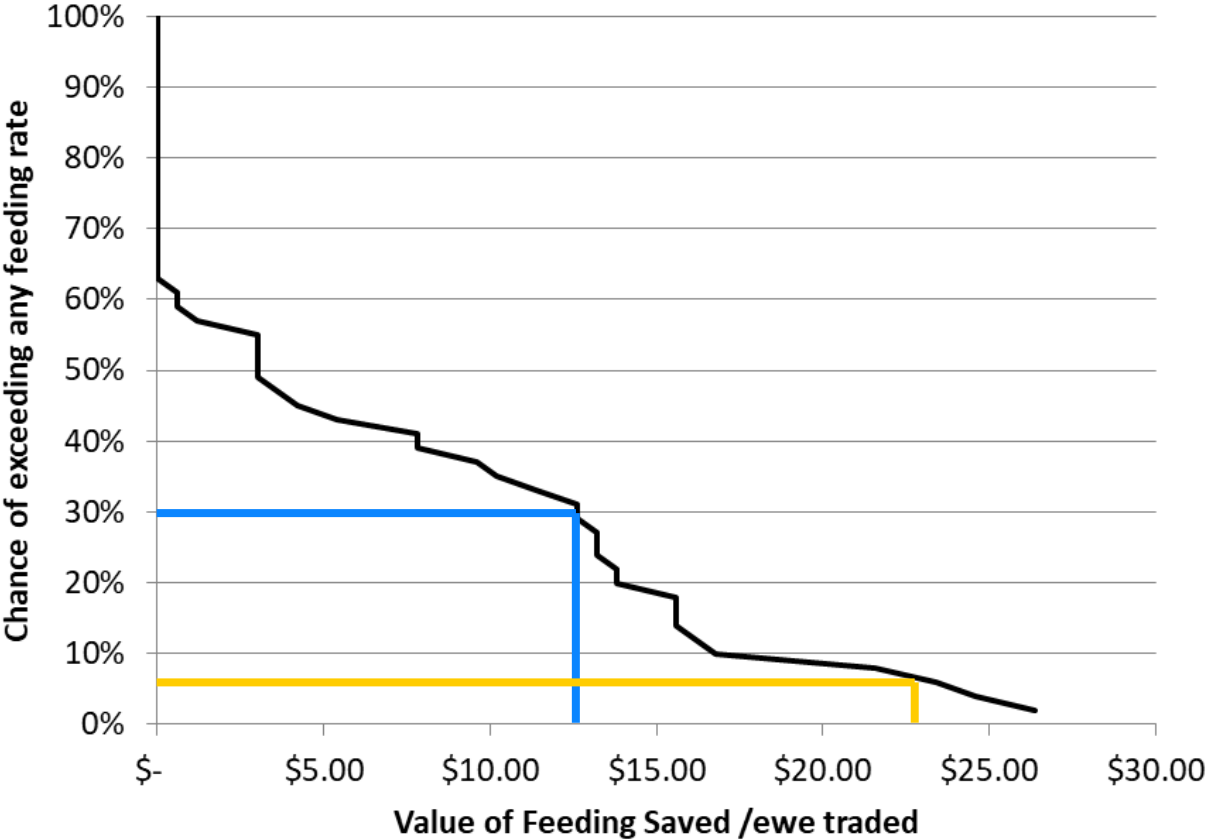

Bungarby (Improved)