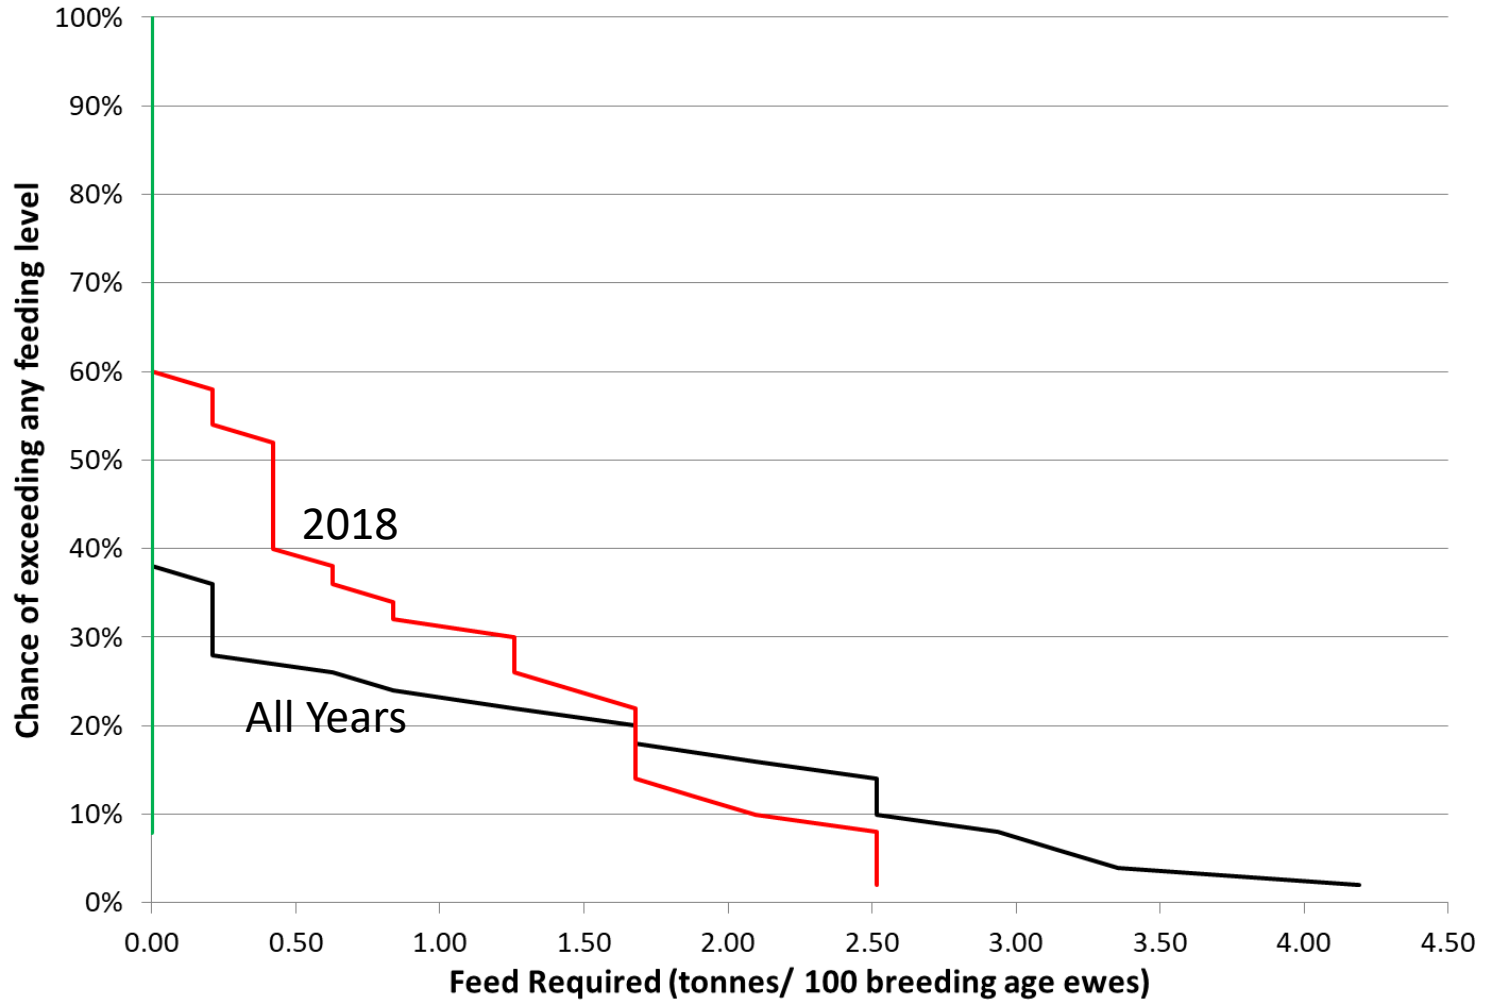

Delegate

Bukalong

Muniong

Breeding Ewes

Weaners

Total Feed Required till 28th Feb

Breeding Ewes

Bungarby Imp

Total Feed Requirement till 28th Feb

Breeding Ewes

Weaners

Total Feed Required till 28th of Feb

Bungarby Native

Bungarby Imp

Bukalong

Bungarby (Improved)

Bungarby (Improved)

Redcliff Serradella Trial 2018

Doug Alcock

0411 139594

Photo: Lucid Central

Redcliff East Layout

Permanent Fence

Redcliff West Layout