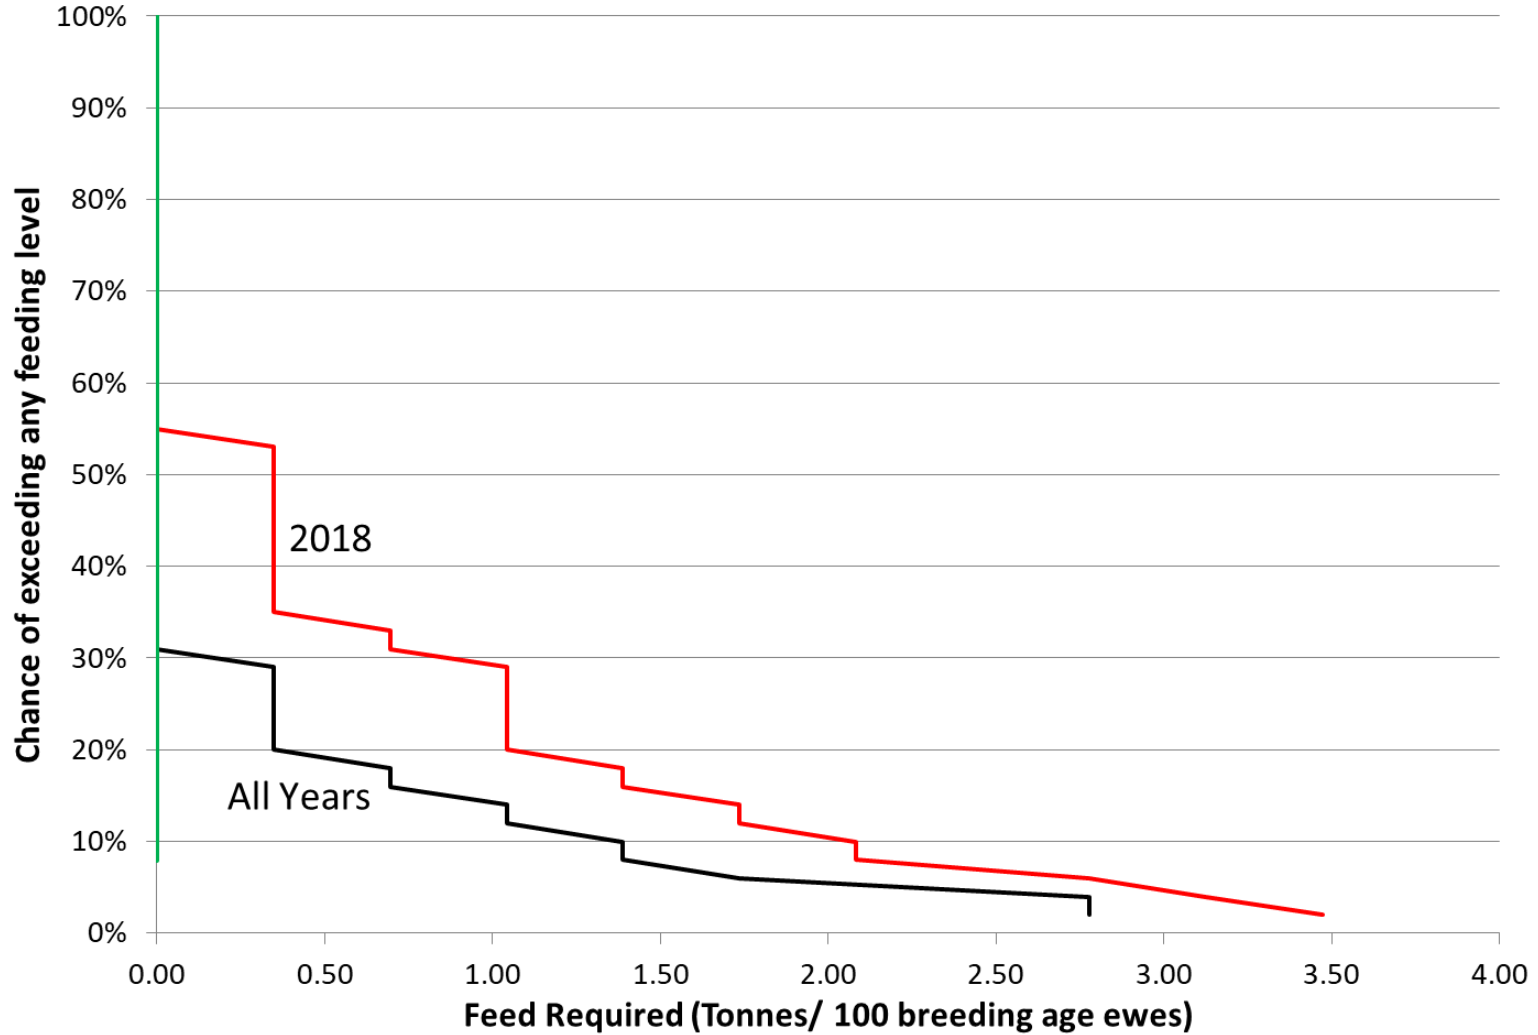

Delegate

Bukalong

Muniong

Breeding Ewes

Weaners

Total Feed Required till 28th Feb

Breeding Ewes

Bungarby Imp

Total Feed Requirement till 28th Feb

Breeding Ewes

Weaners

Total Feed Required till 28th of Feb

Bungarby Native

Bungarby Imp

Bukalong

Bungarby (Improved)