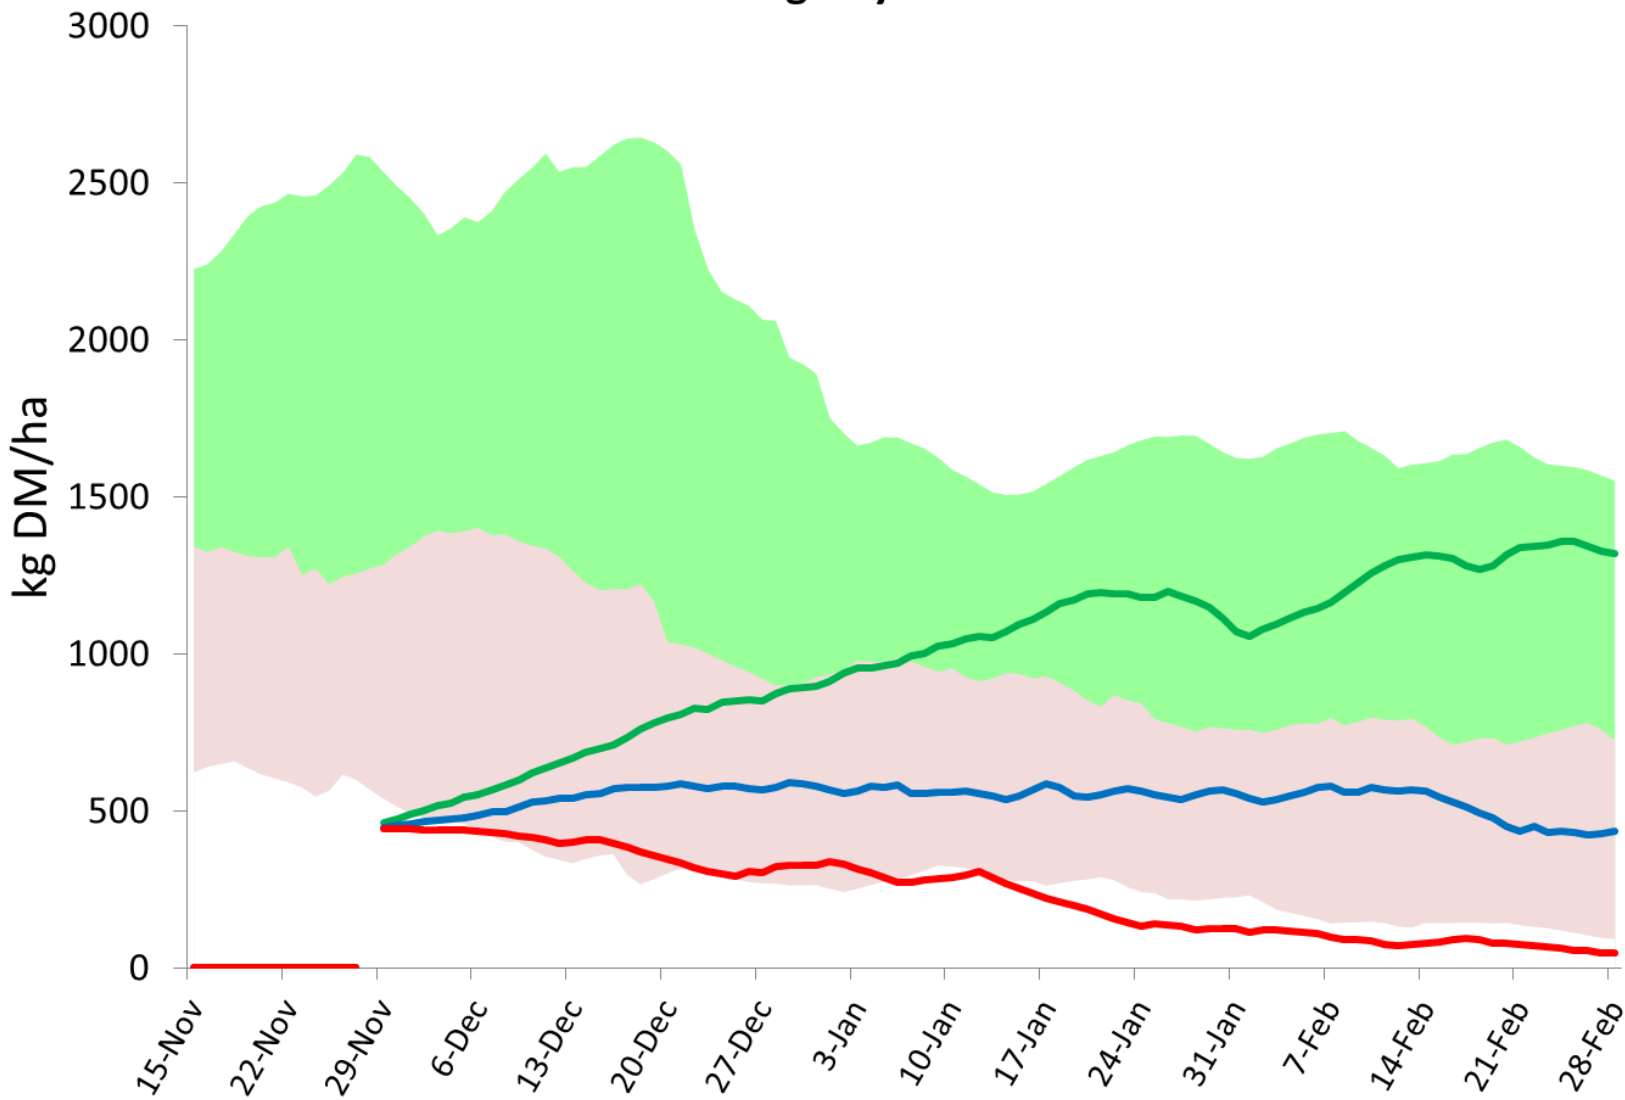

Median 205 mm

Chance of above median Equal likelihood

Rainfall total of at least (mm)

Past accuracy

High

Bukalong

Rainfall

Median 204 mm

Chance of above median Equal likelihood

Rainfall total of at least (mm)

Past accuracy Moderate

Dry Plain

Rainfall

Median 208 mm

Chance of above median Equal likelihood

Rainfall total of at least (mm)

Past accuracy Very low

Bungarby Native

Bungarby Improved

Delegate

Bukalong

Munionsg

Bungarby (Native)

Bungarby (Improved) Projected Ewe Condition Score