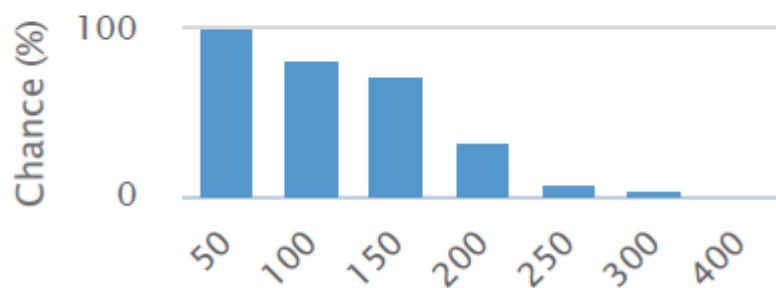

Rainfall

Median 183 mm

Chance of above median Equal likelihood

Rainfall total of at least (mm)

Past accuracy

High

Delegate

Rainfall