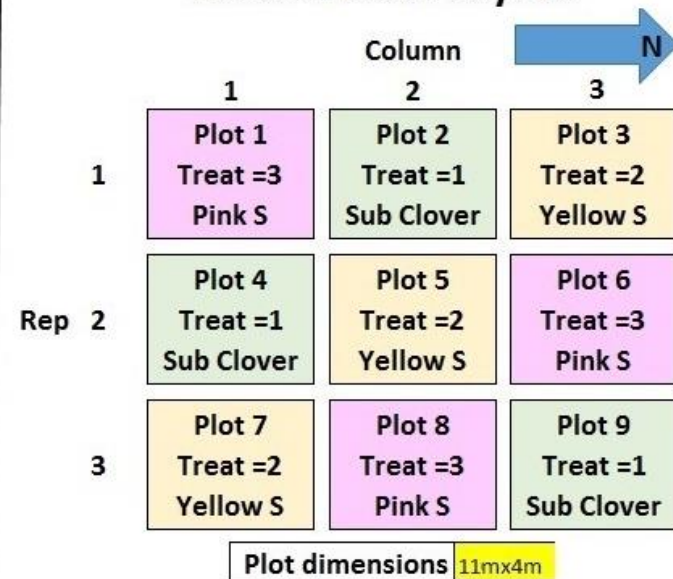

Bungarby (Improved)

Redcliff Serradella Trial 2018

Doug Alcock

0411 139594

Photo: Lucid Central

Redcliff East Layout

Permanent Fence

Redcliff West Layout